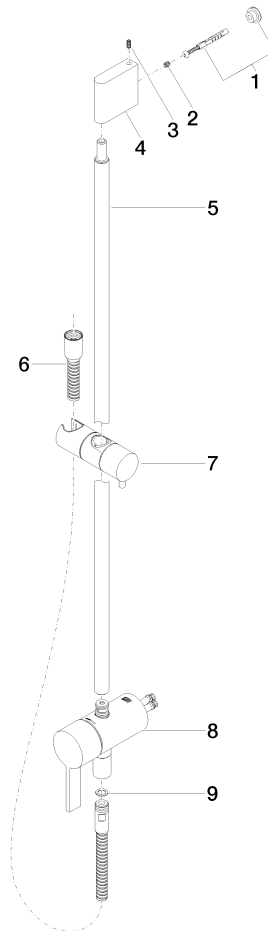

Concealed single-lever mixer with integrated shower connection with shower set without hand shower - Champagne (22kt Gold)

IMO

36 111 970

- metal shower hose 1750mm with integrated anti-twist protection
- slide bar
- Pipe diameter 18 mm
- WRAS 2011027

Concealed single-lever mixer with integrated shower connection with shower set without hand shower - Champagne (22kt Gold)

IMO

36 111 970

mm [inches]

Concealed single-lever mixer with integrated shower connection with shower set without hand shower - Champagne (22kt Gold)

IMO

36 111 970

Parts for other finishes can be found here: [Chrome](#)

Spare parts list

No.	Item Number	Name	Quantity used	Delivery time
1	05 17 20 726 02 90	fixing set	1	2
2	09 31 11 049 90	pin	2	2
3	04 31 11 113 00 90	pin	2	2
4	08 17 97 054-47	holder	1	30
5	90 28 22 782 00-47	pipe	1	30
6	28 322 970-47	Metal shower hose 1/2" x 3/8" x 1750 mm - Champagne (22kt Gold)	1	30
7	12 580 970-47	Slide unit - Champagne (22kt Gold)	1	30
8	90 19 97 002 00-47	connection	1	30
9	90 14 20 026 00 90	seal	1	2