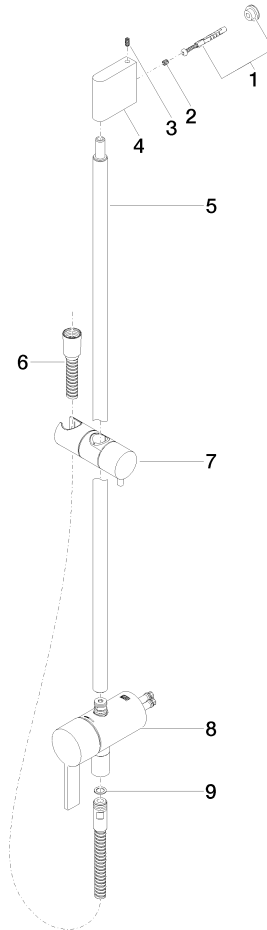

Concealed single-lever mixer with integrated shower connection with shower set without hand shower - Brushed Dark Platinum

IMO

36 111 970

Product version from 10/1/2023