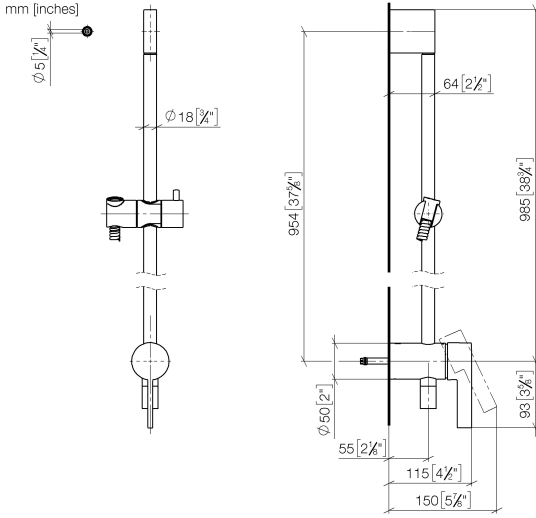

**Concealed single-lever mixer with integrated shower connection with shower set without hand shower - Brushed Dark Platinum**

IMO

36 111 970

- metal shower hose 1750mm with integrated anti-twist protection
- slide bar
- Pipe diameter 18 mm
- WRAS 2011027

# Concealed single-lever mixer with integrated shower connection with shower set without hand shower - Brushed Dark Platinum

IMO

36 111 970

Required miscellaneous

**Concealed wall mounting -** 35 050 970 90  
 •max. recess depth 105 mm  
 •min. recess depth 80 mm

**Concealed single-lever mixer with integrated shower connection with shower set without hand shower - Brushed Dark Platinum**

36 111 970

mm [inches]

**Codes & Standards**

DIN 4109

EN 1717

ISO 3822

Scottish Water  
Byelaws