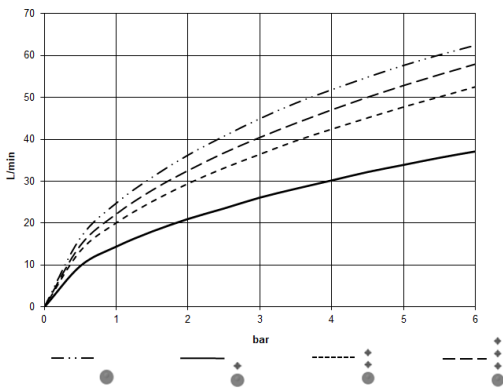

36 501 979

- cover plate Ø 124 mm
- temperature control handle with safety limit stop at 38°C
- thermostat cartridge
- WRAS 2011026

	Dark Chrome	36 501 979-19
	Chrome	36 501 979-00
	Brushed Platinum	36 501 979-06
	Platinum	36 501 979-08
	Durabress (23kt Gold)	36 501 979-09
	Light Gold	36 501 979-26
	Brushed Light Gold	36 501 979-27
	Brushed Durabress (23kt Gold)	36 501 979-28
	Matte Black	36 501 979-33
	Brushed Bronze	36 501 979-42
	Brushed Champagne (22kt Gold)	36 501 979-46
	Champagne (22kt Gold)	36 501 979-47
	Brushed Chrome	36 501 979-93
	Brushed Dark Platinum	36 501 979-99

Required miscellaneous

xTOOL Concealed thermostat module without volume control - 35 503 970 90
 •max. recess depth 110 mm
 •min. recess depth 85 mm

36 501 979

mm [inches]

Flow rate chart

Codes & Standards