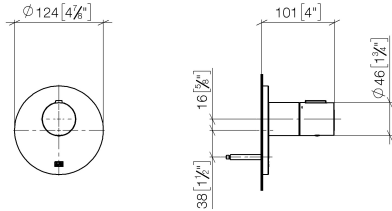

36 501 979

- cover plate Ø 124 mm
- temperature control handle with safety limit stop at 38°C
- thermostat cartridge
- WRAS 2011026

	Dark Chrome	36 501 979-19
	Chrome	36 501 979-00
	Brushed Platinum	36 501 979-06
	Platinum	36 501 979-08
	Durabress (23kt Gold)	36 501 979-09
	Light Gold	36 501 979-26
	Brushed Light Gold	36 501 979-27
	Brushed Durabress (23kt Gold)	36 501 979-28
	Matte Black	36 501 979-33
	Brushed Bronze	36 501 979-42
	Brushed Champagne (22kt Gold)	36 501 979-46
	Champagne (22kt Gold)	36 501 979-47
	Brushed Chrome	36 501 979-93
	Brushed Dark Platinum	36 501 979-99

Required miscellaneous

xTOOL Concealed thermostat module without volume control - 35 503 970 90
 •max. recess depth 110 mm
 •min. recess depth 85 mm

36 501 979

mm [inches]

Flow rate chart

Codes & Standards

DIN 4109

EN 1111

ISO 3822

Scottish Water
Byelaws

UK Water Supply
Regulations

Ü-Zeichen

xTOOL Concealed thermostat without volume control 1/2" - Dark Chrome

META