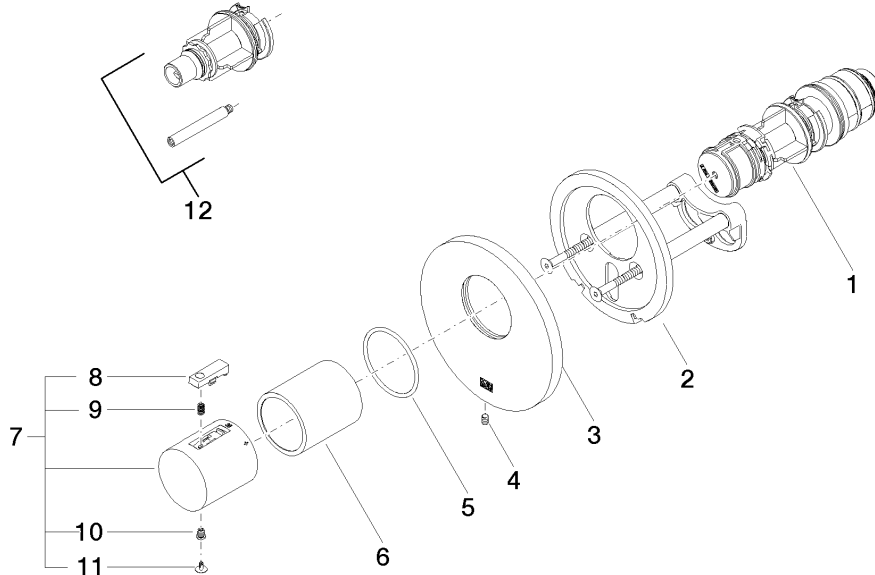

**xTOOL Concealed thermostat without volume control 3/4" - Champagne (22kt Gold)**

META

36 503 979

- cover plate Ø 124 mm
- temperature control handle with safety limit stop at 38°C
- thermostat cartridge
- WRAS 2011026

**Required miscellaneous**

- xTOOL Concealed thermostat module without volume control -** 35 503 970 90
- max. recess depth 110 mm
  - min. recess depth 85 mm

36 503 979  
mm [inches]

### Flow rate chart

3551197090 + 36503xxx-FF + 366x7xxx-FF

### Spare parts list

No.	Item Number	Name	Quantity used	Delivery time
1	90 15 02 063 00 90	cartridge	1	2
2	90 11 01 196 00 90	base	1	2
3	09 11 02 537-47	cover	1	30
4	09 31 11 048 90	pin	1	2
5	90 14 10 049 00 90	seal	1	2
6	90 21 02 112 00-47	sleeve	1	30
7	90 17 33 004 00-47	handle	1	30
8	90 21 33 011 00-13	handle	1	2
9	90 16 02 027 00 90	spring	1	2
10	90 30 30 136 00 90	screw	1	2
11	90 31 20 049 00-13	plug	1	30
12	12 178 970 90	Extension 46 mm -	1	2