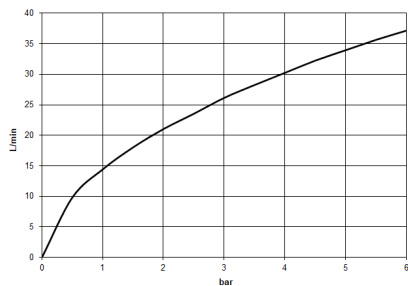

**Required miscellaneous**

- xTOOL Concealed thermostat module without volume control -** 35 503 970 90
- max. recess depth 110 mm
  - min. recess depth 85 mm

36 503 979  
mm [inches]

### Flow rate chart

3551197090 + 36503xxx-FF + 366x7xxx-FF