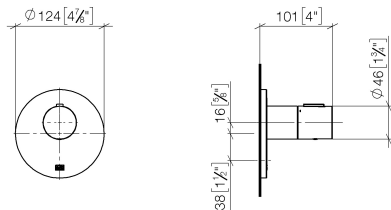

**xTOOL Concealed thermostat without volume control 3/4" - Champagne (22kt Gold)**

META

36 503 979

- cover plate Ø 124 mm
- temperature control handle with safety limit stop at 38°C
- thermostat cartridge
- WRAS 2011026

**Required miscellaneous**

- xTOOL Concealed thermostat module without volume control -** 35 503 970 90
- max. recess depth 110 mm
  - min. recess depth 85 mm

36 503 979  
mm [inches]

### Spare parts list

No.	Item Number	Name	Quantity used	Delivery time
1	90 15 02 063 00 90	cartridge	1	2
2	90 11 01 196 00 90	base	1	2
3	09 11 02 537-47	cover	1	30
4	09 31 11 048 90	pin	1	2
5	90 14 10 049 00 90	seal	1	2
6	90 21 02 112 00-47	sleeve	1	30
7	90 17 33 004 00-47	handle	1	30
8	90 21 33 011 00-13	handle	1	2
9	90 16 02 027 00 90	spring	1	2
10	90 30 30 136 00 90	screw	1	2
11	90 31 20 049 00-13	plug	1	30
12	12 178 970 90	Extension 46 mm -	1	2