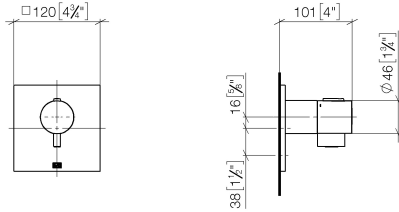

xTOOL Concealed thermostat without volume control 3/4" - Chrome

IMO

36 503 985 Product version from 9/1/2022

- cover plate 120 x 120 mm
- temperature control handle with safety limit stop at 38°C
- thermostat cartridge
- WRAS

Required miscellaneous

- xTOOL Concealed thermostat module without volume control -** 35 503 970 90
- max. recess depth mm
 - min. recess depth mm

36 503 985 Product version from 9/1/2022

mm [inches]

Flow rate chart