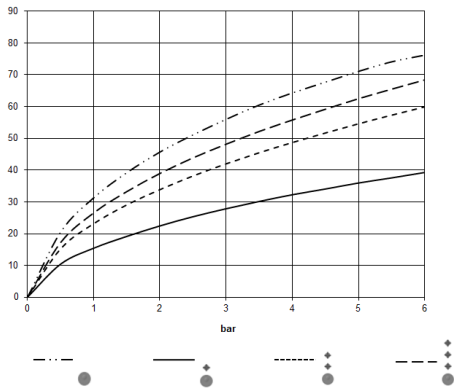

Required miscellaneous

- xTOOL Concealed thermostat module without volume control -** 35 503 970 90
- max. recess depth mm
 - min. recess depth mm

36 503 985 Product version from 9/1/2022

mm [inches]

Flow rate chart