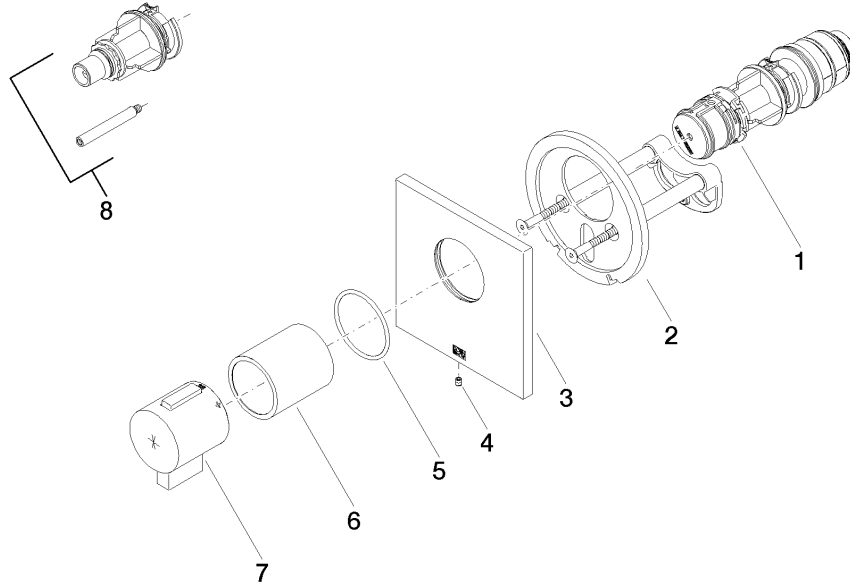

Required miscellaneous

- xTOOL Concealed thermostat module without volume control -** 35 503 970 90
- max. recess depth mm
 - min. recess depth mm

36 503 985 Product version from 9/1/2022

mm [inches]

Flow rate chart

Codes & Standards

DIN 4109

EN 1111

ISO 3822

Scottish Water
Byelaws

UK Water Supply
Regulations

Ü-Zeichen

xTOOL Concealed thermostat without volume control 3/4" - Chrome

IMO

36 503 985 Product version from 9/1/2022

Certificates

WRAS_2011	DVGW_DW- 6512DN0	LGA_29	LGA_29
-----------	---------------------	--------	--------

Spare parts list

No.	Item Number	Name	Quantity used	Delivery time
1	90 15 02 063 00 90	cartridge	1	2
2	90 11 01 196 00 90	base	1	2
3	90 11 02 533 00-00	cover	1	10
4	09 31 11 044 90	pin	1	2
5	90 14 10 049 00 90	seal	1	2
6	90 21 02 112 00-00	sleeve	1	10
7	90 17 33 025 00-00	handle	1	10
8	12 178 970 90	Extension 46 mm -	1	2