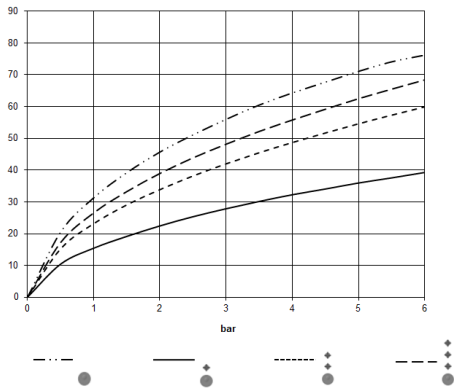

36 503 985

- cover plate 120 x 120 mm
- temperature control handle with safety limit stop at 38°C
- thermostat cartridge
- WRAS

Fits: IMO, MEM, CL.1, CYO

	Dark Chrome	36 503 985-19
	Chrome	36 503 985-00
	Brushed Platinum	36 503 985-06
	Platinum	36 503 985-08
	Brushed Light Gold	36 503 985-27
	Brushed Durabronze (23kt Gold)	36 503 985-28
	Matte Black	36 503 985-33
	Brushed Champagne (22kt Gold)	36 503 985-46
	Champagne (22kt Gold)	36 503 985-47
	Brushed Chrome	36 503 985-93
	Brushed Dark Platinum	36 503 985-99

Required miscellaneous

- xTOOL Concealed thermostat module without volume control -** 35 503 970 90
- max. recess depth mm
 - min. recess depth mm

36 503 985

mm [inches]

Flow rate chart

Codes & Standards

DIN 4109

EN 1111

ISO 3822

Scottish Water
Byelaws

UK Water Supply
Regulations

Ü-Zeichen

xTOOL Concealed thermostat without volume control 3/4" - Dark Chrome

IMO

36 503 985