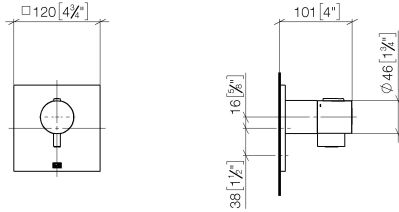

36 503 985

- cover plate 120 x 120 mm
- temperature control handle with safety limit stop at 38°C
- thermostat cartridge
- WRAS

Fits: IMO, MEM, CL.1, CYO

	Dark Chrome	36 503 985-19
	Chrome	36 503 985-00
	Brushed Platinum	36 503 985-06
	Platinum	36 503 985-08
	Brushed Light Gold	36 503 985-27
	Brushed Durabronze (23kt Gold)	36 503 985-28
	Matte Black	36 503 985-33
	Brushed Champagne (22kt Gold)	36 503 985-46
	Champagne (22kt Gold)	36 503 985-47
	Brushed Chrome	36 503 985-93
	Brushed Dark Platinum	36 503 985-99

Required miscellaneous

- xTOOL Concealed thermostat module without volume control -** 35 503 970 90
- max. recess depth mm
 - min. recess depth mm

36 503 985

mm [inches]

Flow rate chart

Codes & Standards

DIN 4109

EN 1111

ISO 3822

Scottish Water
Byelaws

UK Water Supply
Regulations

Ü-Zeichen

xTOOL Concealed thermostat without volume control 3/4" - Dark Chrome

IMO

36 503 985