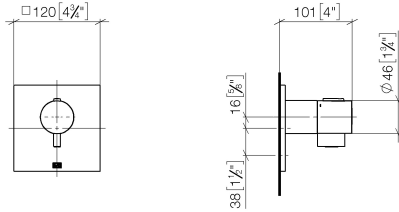

xTOOL Concealed thermostat without volume control 3/4" - Champagne (22kt Gold)

IMO

36 503 985 Product version from 9/1/2022

- cover plate 120 x 120 mm
- temperature control handle with safety limit stop at 38°C
- thermostat cartridge
- WRAS

Required miscellaneous

xTOOL Concealed thermostat module without volume control - 35 503 970 90
 •max. recess depth mm
 •min. recess depth mm

36 503 985 Product version from 9/1/2022
mm [inches]

Flow rate chart

No.	Item Number	Name	Quantity used	Delivery time
1	90 15 02 063 00 90	cartridge	1	2
2	90 11 01 196 00 90	base	1	2
3	90 11 02 533 00-47	cover	1	30
4	09 31 11 044 90	pin	1	2
5	90 14 10 049 00 90	seal	1	2
6	90 21 02 112 00-47	sleeve	1	30
7	90 17 33 025 00-47	handle	1	30
8	12 178 970 90	Extension 46 mm -	1	2