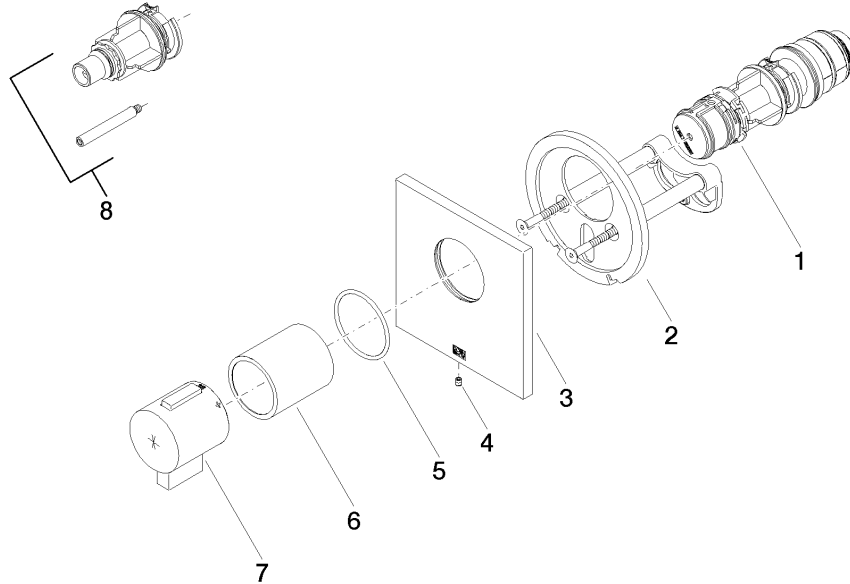

36 503 985 Product version from 9/1/2022

Spare parts list

No.	Item Number	Name	Quantity used	Delivery time
1	90 15 02 063 00 90	cartridge	1	2
2	90 11 01 196 00 90	base	1	2
3	90 11 02 533 00-47	cover	1	30
4	09 31 11 044 90	pin	1	2
5	90 14 10 049 00 90	seal	1	2
6	90 21 02 112 00-47	sleeve	1	30
7	90 17 33 025 00-47	handle	1	30
8	12 178 970 90	Extension 46 mm -	1	2