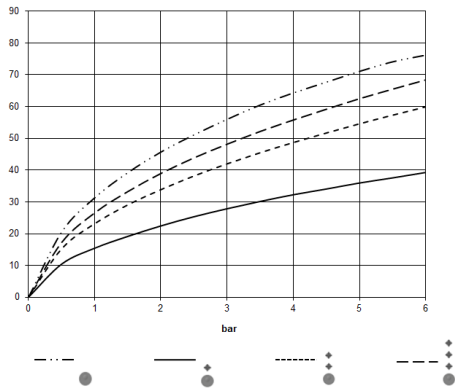

Required miscellaneous

xTOOL Concealed thermostat module without volume control - 35 503 970 90
 •max. recess depth mm
 •min. recess depth mm

36 503 985 Product version from 9/1/2022
mm [inches]

Flow rate chart