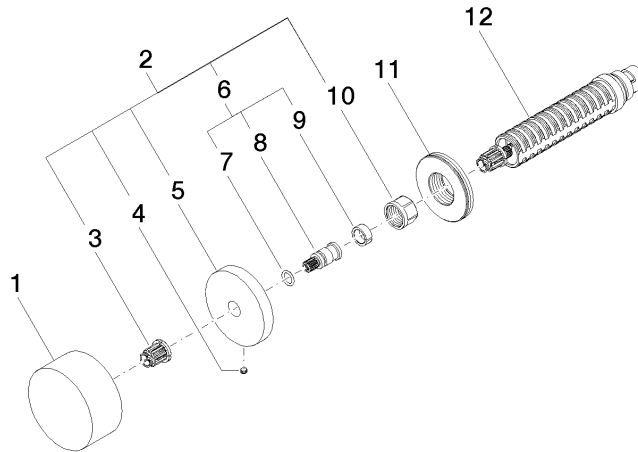

36 607 740

Product version from 7/1/2023

Parts for other
finishes can be found
here: [Chrome](#)