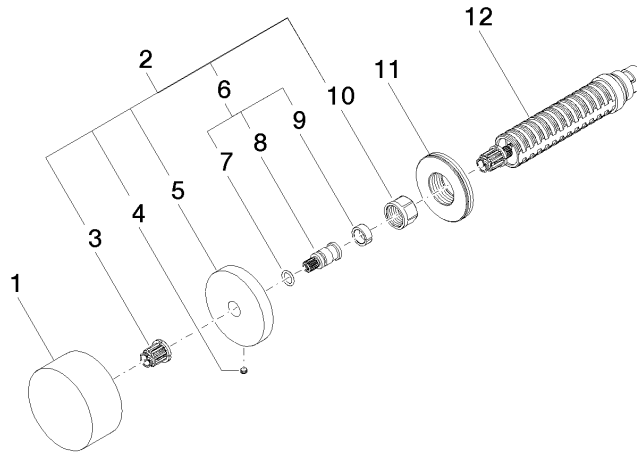

36 607 740

- without rosette
- handle Ø 60mm
- without marking
- head part with cut-to-length spindle and sleeve
- WRAS 2011026, 2010066

Fits: CL.1, META, CYO

	Brushed Light Gold	36 607 740-27
	Chrome	36 607 740-00
	Brushed Platinum	36 607 740-06
	Dark Chrome	36 607 740-19
	Light Gold	36 607 740-26
	Brushed Durabronze (23kt Gold)	36 607 740-28
	Matte Black	36 607 740-33
	Brushed Bronze	36 607 740-42
	Brushed Champagne (22kt Gold)	36 607 740-46
	Champagne (22kt Gold)	36 607 740-47
	Brushed Chrome	36 607 740-93
	Brushed Dark Platinum	36 607 740-99

36 607 740

mm [inches]

Codes & Standards

DIN 4109	EN 1111	ISO 3822	Scottish Water Byelaws
UK Water Supply Regulations	Ü-Zeichen		

Certificates

WRAS_2010	LGA_38	LGA_29	DVGW_DW- 6512DN0	WRAS_2011
-----------	--------	--------	---------------------	-----------

36 607 740

Product version from 7/1/2023

Parts for other
finishes can be found
here: [Chrome](#)

Wall valve clockwise closing 1/2" - Brushed Light Gold

CL.1

36 607 740

Spare parts list

Product version from 7/1/2023

No.	Item Number	Name	Quantity used	Delivery time
	09 20 74 004-27	handle	12	30