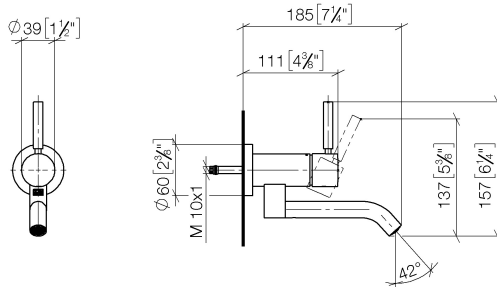

META Wall-mounted single-lever basin mixer without pop-up waste - Brushed Champagne (22kt Gold)

36 805 660 Product version from 5/1/2022

- 185mm projection
- fixed spout
- circular, air-enriched flow
- hole diameter 35 mm
- rosette Ø 60 mm
- max. flow 5.7 l/min
- lead-free
- with single-point mounting
- This product can help a building meet the requirements of Green Building Rating Systems, e.g. LEED®, BREEAM®, DGNB
- WRAS

META Wall-mounted single-lever basin mixer without pop-up waste - Brushed Champagne (22kt Gold)

36 805 660 Product version from 5/1/2022
mm [inches]

Flow rate chart

Codes & Standards

DIN 4109

ISO 3822

Scottish Water
Byelaws

UK Water Supply
Regulations

Ü-Zeichen

META Wall-mounted single-lever basin mixer without pop-up waste - Brushed Champagne (22kt Gold)

36 805 660 Product version from 5/1/2022

Certificates

LGA_38

WRAS_240102

No.	Item Number	Name	Quantity used	Delivery time
1	90 20 66 030 00-46	handle	1	30
2	09 28 30 043-46	cover	1	60
3	09 24 04 266 90	nut	1	2
4	09 14 10 120 90	seal	1	2
5	90 11 06 217 00-46	spout	1	30
6	90 15 05 042 00 90	cartridge	1	2
7	09 27 89 004-46	rosette	1	60
8	09 14 10 041 90	seal	1	2
9	90 30 11 296 00 90	flange	1	2