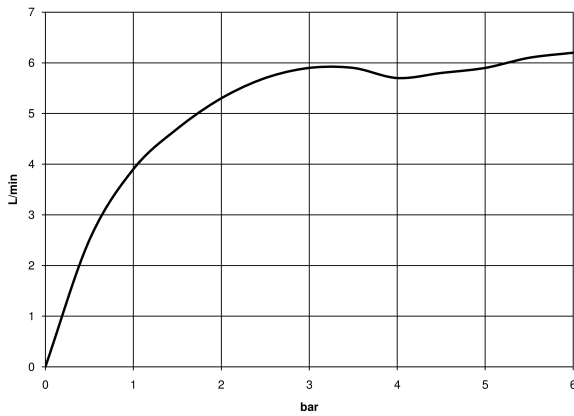

META Wall-mounted single-lever basin mixer without pop-up waste - Brushed Champagne (22kt Gold)

36 805 660 Product version from 5/1/2022

- 185mm projection
- fixed spout
- circular, air-enriched flow
- hole diameter 35 mm
- rosette Ø 60 mm
- max. flow 5.7 l/min
- lead-free
- with single-point mounting
- This product can help a building meet the requirements of Green Building Rating Systems, e.g. LEED®, BREEAM®, DGNB
- WRAS

META Wall-mounted single-lever basin mixer without pop-up waste - Brushed Champagne (22kt Gold)

36 805 660 Product version from 5/1/2022
mm [inches]

Flow rate chart

Codes & Standards

DIN 4109

ISO 3822

Scottish Water
Byelaws