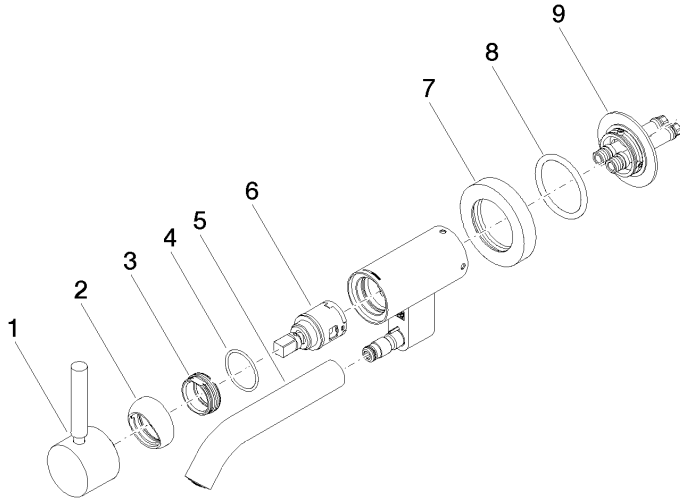

META Wall-mounted single-lever basin mixer without pop-up waste - Brushed Champagne (22kt Gold)

36 805 660 Product version from 5/1/2022

- 185mm projection
- fixed spout
- circular, air-enriched flow
- hole diameter 35 mm
- rosette Ø 60 mm
- max. flow 5.7 l/min
- lead-free
- with single-point mounting
- This product can help a building meet the requirements of Green Building Rating Systems, e.g. LEED®, BREEAM®, DGNB
- WRAS

UK Water Supply
Regulations

Ü-Zeichen

META Wall-mounted single-lever basin mixer without pop-up waste - Brushed Champagne (22kt Gold)

36 805 660 Product version from 5/1/2022

Certificates

LGA_38

WRAS_240102

**META Wall-mounted single-lever basin mixer without pop-up waste - Brushed
Champagne (22kt Gold)**

36 805 660 Product version from 5/1/2022

Parts for other
finishes can be found
here: [Chrome](#)

Spare parts list

No.	Item Number	Name	Quantity used	Delivery time
1	90 20 66 030 00-46	handle	1	30
2	09 28 30 043-46	cover	1	60
3	09 24 04 266 90	nut	1	2
4	09 14 10 120 90	seal	1	2
5	90 11 06 217 00-46	spout	1	30
6	90 15 05 042 00 90	cartridge	1	2
7	09 27 89 004-46	rosette	1	60
8	09 14 10 041 90	seal	1	2
9	90 30 11 296 00 90	flange	1	2