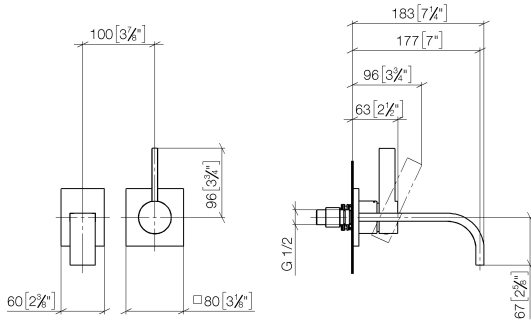

MEM Wall-mounted single-lever basin mixer without pop-up waste - Chrome

36 860 782

- 177mm projection
- fixed spout
- rectangular, air-enriched flow
- hole diameter spout 37 mm
- hole diameter single-lever mixer 57 mm
- rosette for spout 80 x 60mm
- rosette for mixer 80 x 80mm
- max. flow 5.7 l/min
- lead-free
- This product can help a building meet the requirements of Green Building Rating Systems, e.g. LEED®, BREEAM®, DGNB
- WRAS

Required miscellaneous

Concealed wall-mounted single-lever mixer - 35 860 970 90
 •max. recess depth mm
 •min. recess depth mm
 •mixer can be placed above, to the left or to the right of the spout.

MEM Wall-mounted single-lever basin mixer without pop-up waste - Chrome

36 860 782

mm [inches]

Flow rate chart

Codes & Standards

DIN 4109

EN 817

ISO 3822

Scottish Water
Byelaws

UK Water Supply
Regulations

Ü-Zeichen

MEM Wall-mounted single-lever basin mixer without pop-up waste - Chrome

36 860 782

Certificates

LGA_29

DVGW_DW-
6512DN0

WRAS_2107