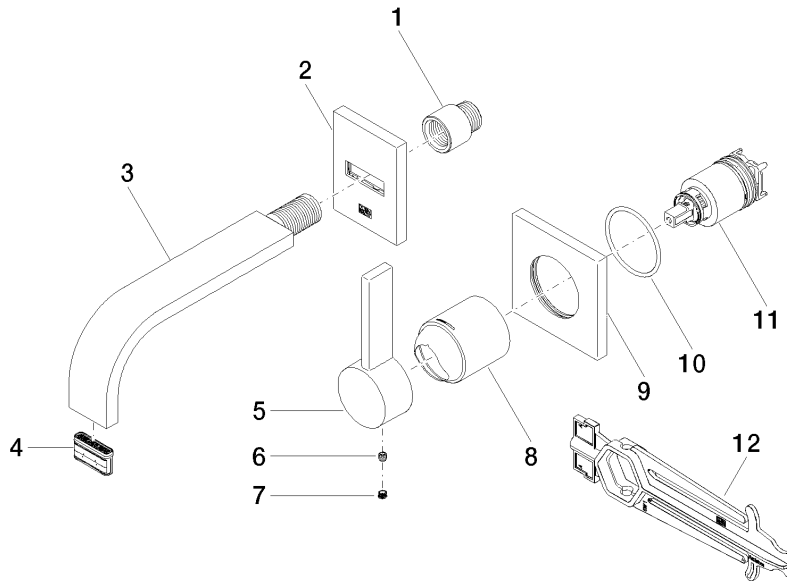

Required miscellaneous

Concealed wall-mounted single-lever mixer - 35 860 970 90
 •max. recess depth mm
 •min. recess depth mm
 •mixer can be placed above, to the left or to the right of the spout.

MEM Wall-mounted single-lever basin mixer without pop-up waste - Chrome

36 860 782

mm [inches]

Flow rate chart

Codes & Standards

DIN 4109

EN 817

ISO 3822

Scottish Water
Byelaws

UK Water Supply
Regulations

Ü-Zeichen

MEM Wall-mounted single-lever basin mixer without pop-up waste - Chrome

36 860 782

Certificates

LGA_29

DVGW_DW-
6512DN0

WRAS_2107

MEM Wall-mounted single-lever basin mixer without pop-up waste - Chrome

36 860 782

Spare parts list

No.	Item Number	Name	Quantity used	Delivery time
1	09 24 03 072 10 90	nipple	1	2
2	90 27 78 038 00-00	rosette	1	10
3	04 28 22 150 10-00	spout	1	10
4	90 29 03 109 00 90	aerator	1	2
5	09 20 78 058-00	handle	1	10
6	90 31 11 030 00 90	pin	1	2
7	90 31 20 109 00 90	plug	1	2
8	09 11 02 288-00	cover	1	10
9	09 27 78 039-00	rosette	1	10
10	90 14 10 049 00 90	seal	1	2
11	90 15 05 064 01 90	cartridge	1	2
12	90 30 09 064 00 90	key	1	2