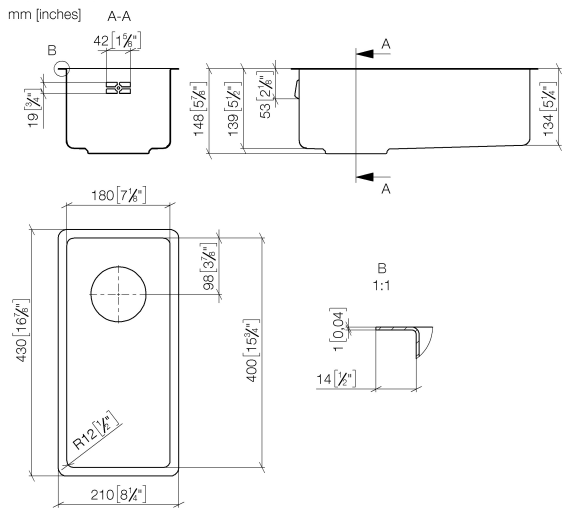

Single sink - Stainless Steel

38 180 003

- under-mounted
- 180 x 400 mm
- sink depth 140 mm
- suitable for base units 350 mm
- radius 12 mm

Drain and overflow set not included in the scope of supply. See Required miscellaneous.

Drain and overflow set not included in the scope of supply. See Required miscellaneous.

Required miscellaneous

**Pop-up waste and overflow
closable by hand - Stainless Steel**
• 3½" drain valve closable by hand

10 415 003-85

Single sink - Stainless Steel

38 180 003

Single sink - Stainless Steel

38 180 003

Spare parts list

No.	Item Number	Name	Quantity used	Delivery time
1	10 415 003-85	Pop-up waste and overflow closable by hand - Stainless Steel	1	2