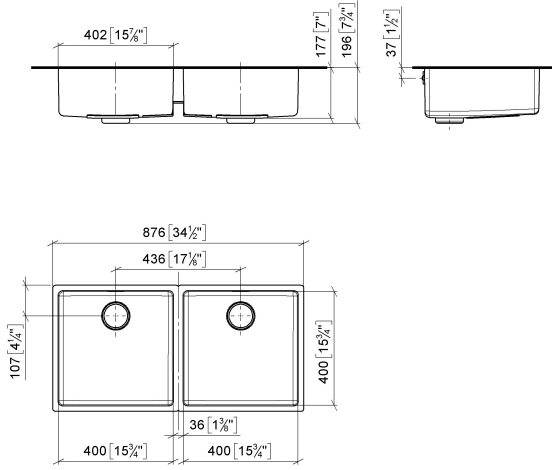

Double sink

38 240 004

- under-mounted
- 400 x 400 mm
- sink depth 175 mm
- suitable for base units 900 mm
- Radius 15 mm

Drain and overflow set not included in the scope of supply. See Required miscellaneous. Not compatible with brushed stainless steel kitchen sinks 38 XXX 004-86.

Required miscellaneous

Basin Waste mechanical 10 405 004-86

Double sink

38 240 004

mm [inches]
1:10

Certificates

Leistungserklärung_ declaration_of_perfo
DOD rmance_DOD