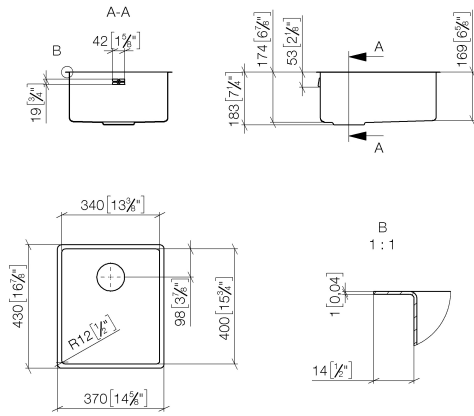

Required miscellaneous

Pop-up waste and overflow closable by hand - Stainless Steel 10 400 003-85
 ● 3½" drain valve closable by hand

Required miscellaneous

Pop-up waste and overflow with knob - Stainless Steel 10 405 003-85
 ● 3½" strainer waste valve

Single sink - Stainless Steel

38 340 003

mm [inches]

Single sink - Stainless Steel

38 340 003

Single sink - Stainless Steel

38 340 003

Spare parts list

No.	Item Number	Name	Quantity used	Delivery time
	10 410 003-85	Pop-up waste and overflow with electronic control - Stainless Steel	3	2