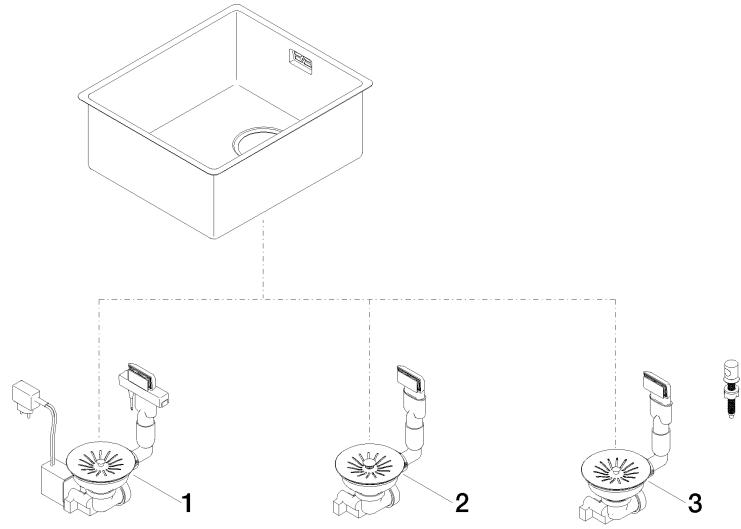

Drain and overflow set not included in the scope of supply. See Required miscellaneous.

Required miscellaneous

Pop-up waste and overflow with electronic control - Stainless Steel 10 410 003-85
 ● 3½" electronic drain valve (TouchFlow)

Required miscellaneous

Pop-up waste and overflow closable by hand - Stainless Steel 10 400 003-85
 ● 3½" drain valve closable by hand

Required miscellaneous

Pop-up waste and overflow with knob - Stainless Steel 10 405 003-85
 ● 3½" strainer waste valve

Single sink - Stainless Steel

38 340 003

mm [inches]

Single sink - Stainless Steel

38 340 003

Single sink - Stainless Steel

38 340 003

Spare parts list

No.	Item Number	Name	Quantity used	Delivery time
	10 410 003-85	Pop-up waste and overflow with electronic control - Stainless Steel	3	2