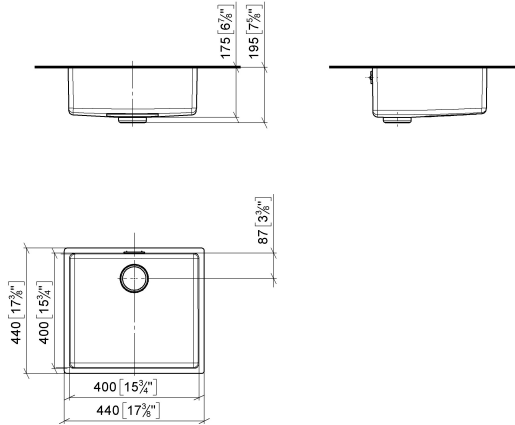

Single sink - Brushed Stainless Steel

38 400 004

- under-mounted
- 400 x 400 mm
- sink depth 175 mm
- suitable for base units 450 mm
- Radius 15 mm

Drain and overflow set not included in the scope of supply. See Required miscellaneous.

Drain and overflow set not included in the scope of supply. See Required miscellaneous.

Required miscellaneous

Pop-up waste and overflow with electronic control 10 410 004-86

Required miscellaneous

Basin Waste mechanical 10 405 004-86

Single sink - Brushed Stainless Steel

38 400 004

mm [inches]
1:10

Certificates

Leistungserklärung_ declaration_of_perfo
DOD rmance_DOD