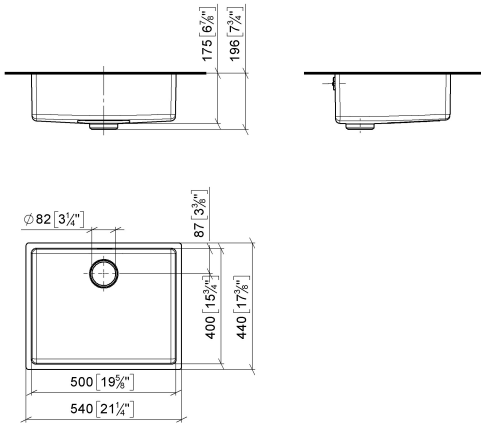

Single sink - Brushed Stainless Steel

38 500 004

- under-mounted
- 500 x 400 mm
- sink depth 175 mm
- suitable for base units 550 mm
- Radius 15 mm

Drain and overflow set not included in the scope of supply. See Required miscellaneous.

Drain and overflow set not included in the scope of supply. See Required miscellaneous.

Required miscellaneous

Pop-up waste and overflow with electronic control 10 410 004-86

Required miscellaneous

Basin Waste mechanical 10 405 004-86

Single sink - Brushed Stainless Steel

38 500 004

mm [inches]

Certificates

Leistungserklärung_ declaration_of_perfo
DOD rmance_DOD