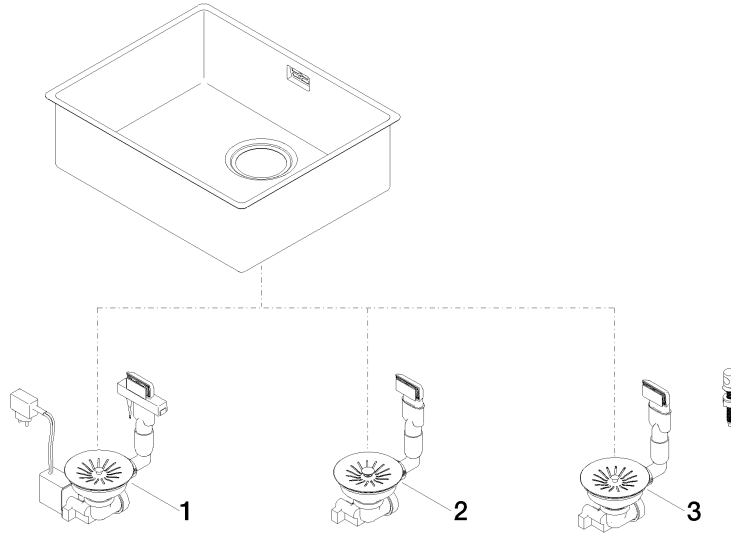

Single sink - Stainless Steel

38 550 003

- under-mounted
- 550 x 400 mm
- sink depth 175 mm
- suitable for base units 600 mm
- radius 12 mm

Drain and overflow set not included in the scope of supply. See Required miscellaneous.

Drain and overflow set not included in the scope of supply. See Required miscellaneous.

Required miscellaneous

Pop-up waste and overflow with electronic control - Stainless Steel 10 410 003-85
 • 3½" electronic drain valve (TouchFlow)

Required miscellaneous

Pop-up waste and overflow closable by hand - Stainless Steel 10 400 003-85
 • 3½" drain valve closable by hand

Required miscellaneous

Pop-up waste and overflow with knob - Stainless Steel 10 405 003-85
 • 3½" strainer waste valve

Single sink - Stainless Steel

38 550 003

mm [inches]
M 1:10

Single sink - Stainless Steel

38 550 003

Spare parts list

No.	Item Number	Name	Quantity used	Delivery time
1	10 410 003-85	Pop-up waste and overflow with electronic control - Stainless Steel	1	2
2	10 400 003-85	Pop-up waste and overflow closable by hand - Stainless Steel	1	2
3	10 405 003-85	Pop-up waste and overflow with knob - Stainless Steel	1	2