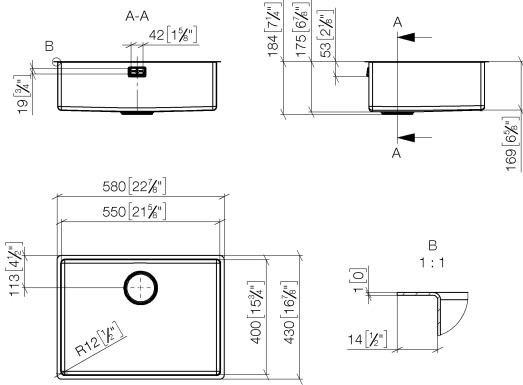

Single sink - Stainless Steel

38 550 003

- under-mounted
- 550 x 400 mm
- sink depth 175 mm
- suitable for base units 600 mm
- radius 12 mm

Drain and overflow set not included in the scope of supply. See Required miscellaneous.

Required miscellaneous

Pop-up waste and overflow closable by hand - Stainless Steel 10 400 003-85
 • 3½" drain valve closable by hand

Required miscellaneous

Pop-up waste and overflow with knob - Stainless Steel 10 405 003-85
 • 3½" strainer waste valve

Single sink - Stainless Steel

38 550 003

mm [inches]
M 1:10

Single sink - Stainless Steel

38 550 003

Spare parts list

No.	Item Number	Name	Quantity used	Delivery time
1	10 410 003-85	Pop-up waste and overflow with electronic control - Stainless Steel	1	2
2	10 400 003-85	Pop-up waste and overflow closable by hand - Stainless Steel	1	2
3	10 405 003-85	Pop-up waste and overflow with knob - Stainless Steel	1	2