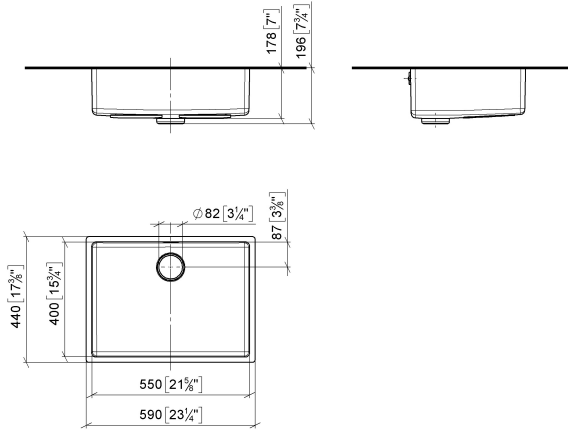

## Single sink - Brushed Stainless Steel

---

38 550 004

- under-mounted
- 550 x 400 mm
- sink depth 175 mm
- suitable for base units 600 mm
- Radius 15 mm

**Drain and overflow set not included in the scope of supply. See Required miscellaneous.**

## Single sink - Brushed Stainless Steel

---

38 550 004

mm [inches]  
1:10