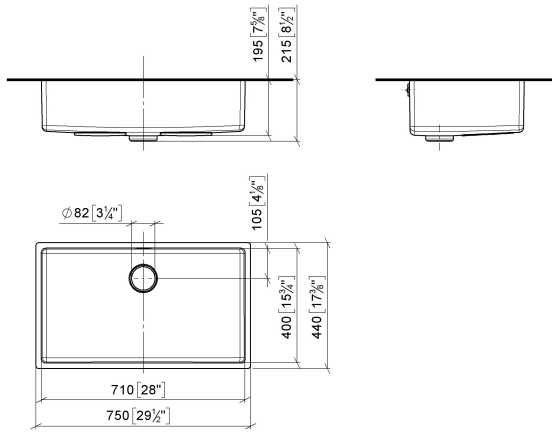

## Single sink

---

38 710 004

- under-mounted
- 710 x 400 mm
- sink depth 195 mm
- suitable for base units 800 mm
- Radius 15 mm

**Drain and overflow set not included in the scope of supply. See Required miscellaneous.**

## Single sink

---

38 710 004

mm [inches]  
1:10