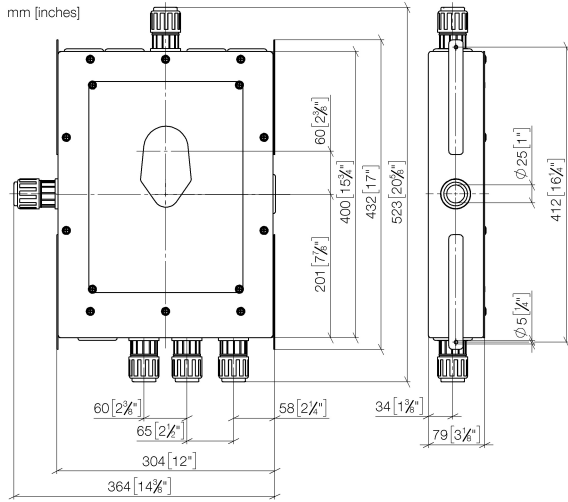

Drybox Concealed single-lever mixer with and without diverter -

39 121 970 90

- Dimensions 300 x 400 x 80 mm
- brushed stainless steel cover
- stainless steel casing
- Overflow is part of the scope of delivery.

Drybox Concealed single-lever mixer with and without diverter -

39 121 970 90

Drybox Concealed single-lever mixer with and without diverter -

39 121 970 90

Drybox Concealed single-lever mixer with and without diverter -

39 121 970 90

Spare parts list