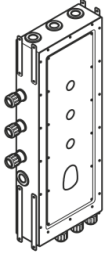

Drybox Thermostat module with 3 valves -

39 531 970 90

- Dimensions 300 x 800 x 108 mm
- brushed stainless steel cover
- stainless steel casing
- Overflow is part of the scope of delivery.

Drybox Thermostat module with 3 valves -

39 531 970 90

mm [inches]
M 1:10

Drybox Thermostat module with 3 valves -

39 531 970 90

Drybox Thermostat module with 3 valves -

39 531 970 90

Spare parts list