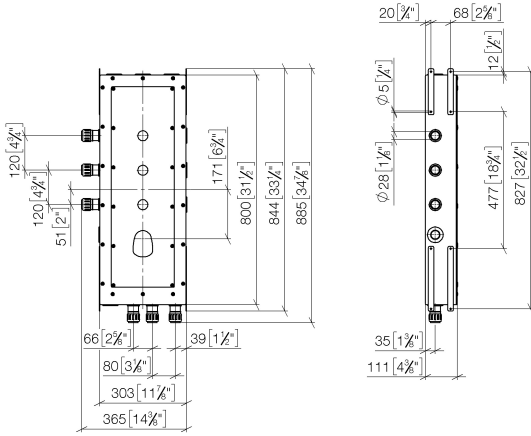

Drybox Thermostat module with 3 valves -

39 531 970 90

- Dimensions 300 x 800 x 108 mm
- brushed stainless steel cover
- stainless steel casing
- Overflow is part of the scope of delivery.

Drybox Thermostat module with 3 valves -

39 531 970 90

mm [inches]
M 1:10

Drybox Thermostat module with 3 valves -

39 531 970 90

Drybox Thermostat module with 3 valves -

39 531 970 90

Spare parts list