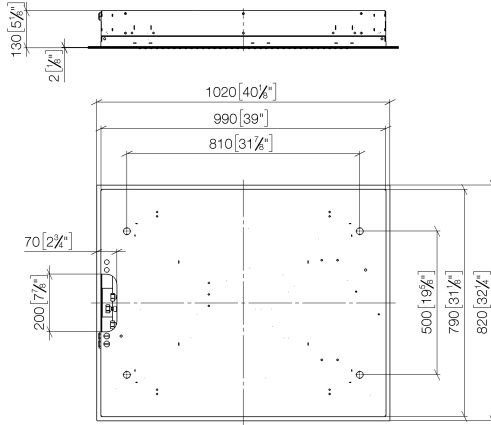

41 100 979

Fits: IMO, LULU, MADISON, MEM, TARA, CL.1, LISSÉ, VAIA, META, CYO

- Rain panel with 3 different flow modes
- PURIFY RAIN, 200 x 160 mm, max. flow rate 23.5 l/min (at 3 bar)
- FULL RAIN, 360 x 280 mm, max. flow rate 13.6 l/min (at 3 bar)
- rain curtain 720 x 540mm, 124 nozzles
- cover plate, stainless steel 1020 x 820 x 2 mm
- 3x flexible connection hose 1/2" - female thread
- 4x M 10 heavy-duty bolt
- pre-fitted, stainless steel enclosure 990 x 790 x 128 mm
- 2 hinges and safety chains

| | | |
|--|-------------------------|---------------|
|  | Stainless Steel | 41 100 979-85 |
|  | Brushed Stainless Steel | 41 100 979-86 |

technical data:

- minimum flow rate: 35 l/min (all three rain modes together)
- flow at 3bar flow pressure in conjunction with xTOOL: 43l/min
- minimum flow pressure 2 bar
- max. flow pressure 4 bar
- weight: 50kg

technical data:

plumbing:

- recommended water hardness: 6-7 °dH - if the water is harder, integrate a water softener that uses the ion exchange principle into the feed pipe.
- for the optimum choice of hot water storage device - taking into consideration additional drawing-off points and the frequency with which RainSky M is used - the specific demand needs to be assessed.
- for choosing the drainage, taking into consideration the discharge of all the products in the shower, the specific demand needs to be assessed.
Recommendation: Floor drain (connected rating) = 1.5l/sec, drainage rate DN 70
- feed pipe (hot/cold): 2x DN 20

41 100 979

mm [inches]
M 1:10

Flow rate chart

Codes & Standards

DIN 4109

ISO 3822

Ü-Zeichen

RAIN SKY M Rain panel for recessed ceiling installation - Stainless Steel