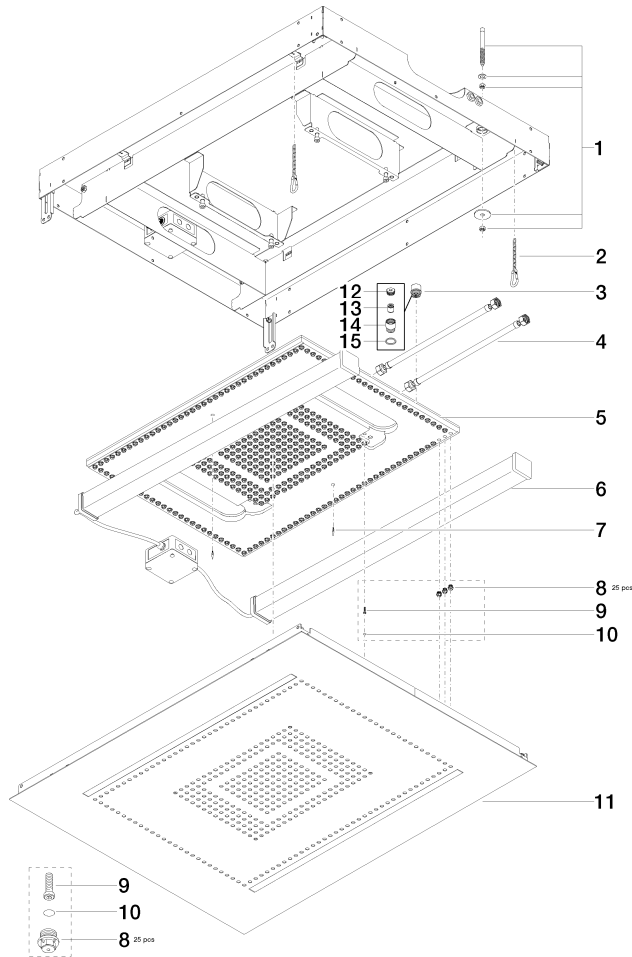

electrical:

- earth-leakage circuit-breaker 30 mA provided
- feeder 3 x 1.5mm² NYM
- equipotential bonding 1 x 4mm²
- customer must provide a light switch outside the shower area (outside safety zone 2 under DIN VDE 0100, Part 701)

41 100 979

mm [inches]
M 1:10

Flow rate chart

Codes & Standards

DIN 4109

ISO 3822

Ü-Zeichen

RAIN SKY M Rain panel for recessed ceiling installation - Stainless Steel

RAIN SKY M Rain panel for recessed ceiling installation - Stainless Steel

IMO

41 100 979

Spare parts list

Product version up to 11/4/2019

Product version from 11/4/2019 to 9/30/2023

Product version from 10/1/2023