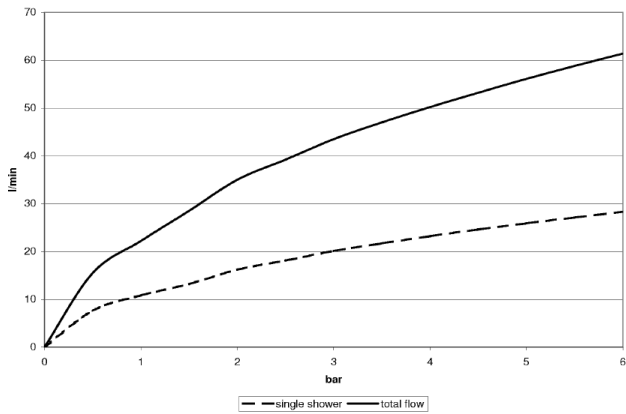

| | | |
|--|-------------------------|---------------|
|  | Stainless Steel | 41 100 979-85 |
|  | Brushed Stainless Steel | 41 100 979-86 |

technical data:

- minimum flow rate: 35 l/min (all three rain modes together)
- flow at 3bar flow pressure in conjunction with xTOOL: 43l/min
- minimum flow pressure 2 bar
- max. flow pressure 4 bar
- weight: 50kg

technical data:

plumbing:

- recommended water hardness: 6-7 °dH - if the water is harder, integrate a water softener that uses the ion exchange principle into the feed pipe.
- for the optimum choice of hot water storage device - taking into consideration additional drawing-off points and the frequency with which RainSky M is used - the specific demand needs to be assessed.
- for choosing the drainage, taking into consideration the discharge of all the products in the shower, the specific demand needs to be assessed.
Recommendation: Floor drain (connected rating) = 1.5l/sec, drainage rate DN 70
- feed pipe (hot/cold): 2x DN 20

electrical:

- earth-leakage circuit-breaker 30 mA provided
- feeder 3 x 1.5mm² NYM
- equipotential bonding 1 x 4mm²
- customer must provide a light switch outside the shower area (outside safety zone 2 under DIN VDE 0100, Part 701)

41 100 979

mm [inches]
M 1:10

Flow rate chart

Codes & Standards

DIN 4109

ISO 3822

Ü-Zeichen

RAIN SKY M Rain panel for recessed ceiling installation - Stainless Steel