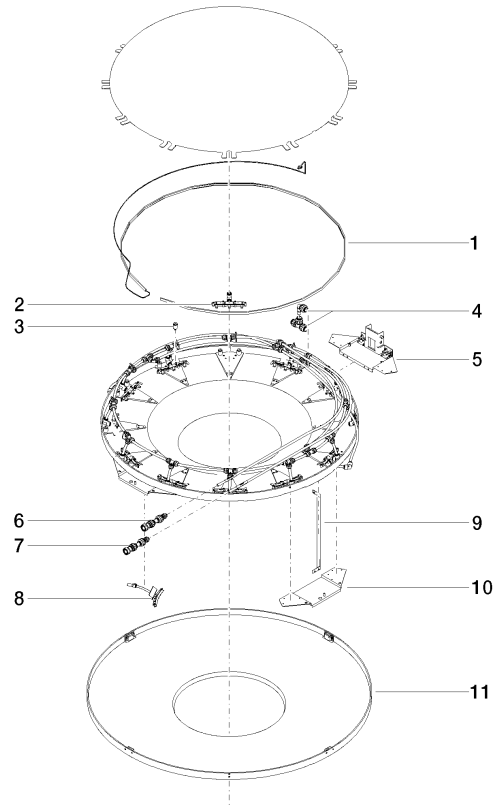

RAINMOON Rain panel - Matte White

---

41 610 979