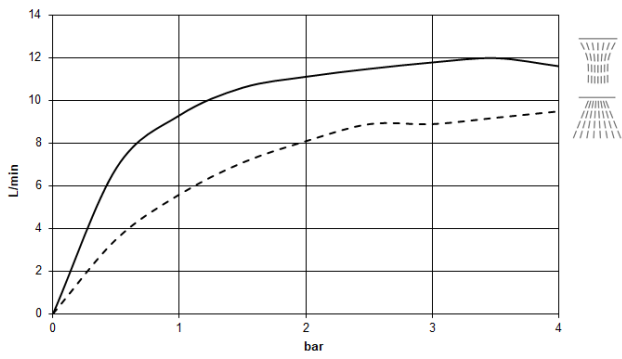

Flow rate chart

Codes & Standards

DIN 4109

ISO 3822

Ü-Zeichen