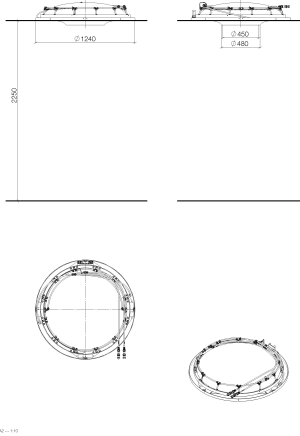

RAINMOON Rain panel - Matte White

41 610 979