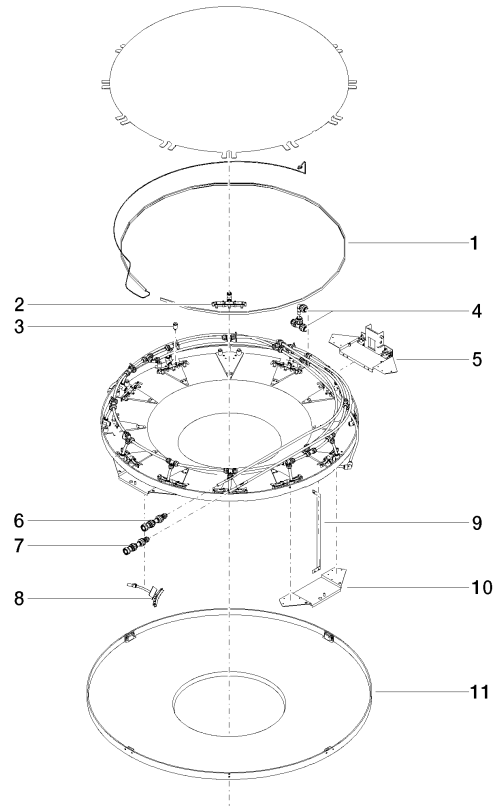

RAINMOON Rain panel with color light - Matte White

41 615 979