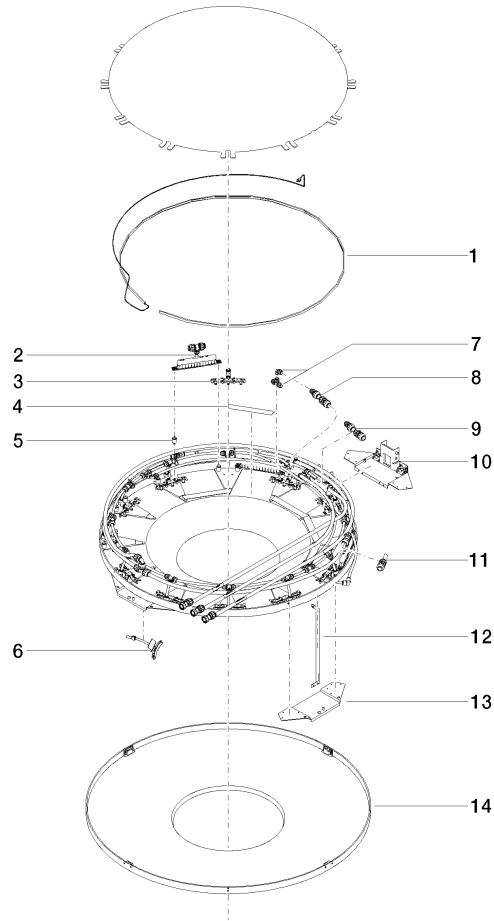

AQUAMOON Rain panel - Matte White

41 620 979

- exposed trim parts
 - Rain panel with 3 different flow modes
 - AQUACIRCLE RAIN: Circular rain curtain, max. flow rate 12 l/min (at 3 bar)
 - TEMPEST RAIN: Natural rain, max. flow rate 10 l/min (at 3 bar)
 - QUEEN'S COLLAR CASCADE: Rounded cascade, max. flow rate 24 l/min (at 3 bar)
 - Indirect mood lighting, warm white LED light strip 2700K
 - Matt white cover, RAL 9003
 - with anti-scale system
 - Outer diameter 1240 mm, opening diameter 450 mm
 - Weight 22.5 kg
 - Protection rating IP67
 - Control elements not included among the items supplied
- Rain panel cover for adaptation to ceiling colour available in all RAL colours, price and delivery time on request**

Rain panel cover for adaptation to ceiling colour available in all RAL colours, price and delivery time on request

Required miscellaneous

AQUAMOON Concealed ceiling installation box - 35 620 970 90

- Ceiling installation enclosure 1356 x 1356 x 290 mm
- concealed rough parts
- Opening diameter 1252 mm
- min. recess depth 290 mm

41 620 979

Certificates

LGA_29

AQUAMOON Rain panel - Matte White

41 620 979

AQUAMOON Rain panel - Matte White

41 620 979

Spare parts list

No.	Item Number	Name	Quantity used	Delivery time
	90 10 01 183 00 90	lamp	72	2