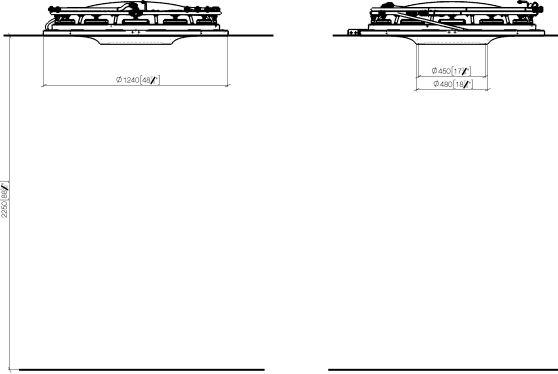

AQUAMOON EMBRACE Rain panel with color light - Matte White

---

41 630 979

mm [inches]

Codes & Standards

DIN 4109

ISO 3822

Ü-Zeichen

Certificates

LGA_38