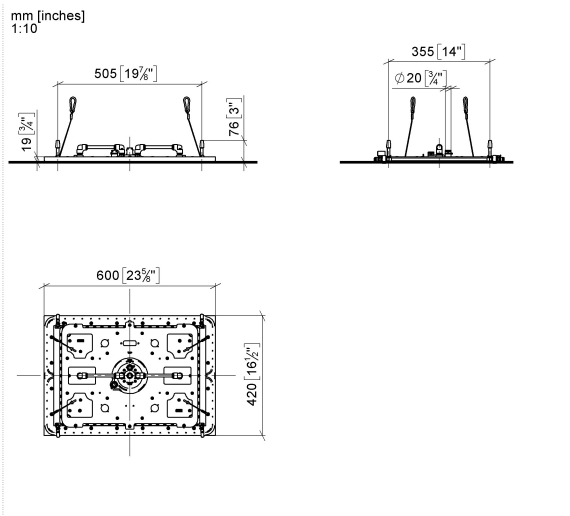

SERENITY SKY Rain panel for recessed ceiling installation - Dark Chrome

41 770 979

- exposed trim parts
- Rain panel with 2 different spray modes
- PURIFY RAIN, 175 x 175 mm, max. flow rate 10 l/min (at 3 bar)
- FULL RAIN, 455 x 315 mm, max. flow rate 14 l/min (at 3 bar)
- Rain panel, 600 x 420 mm
- min. recess depth 150 mm
- weight 15kg
- feed pipe (hot/cold): 2x DN 20
- with anti-scale system
- Recommended control element: xTool
- Not suitable for use in a steam room.

Required miscellaneous

SERENITY SKY Concealed ceiling installation box - 35 770 970 90

- concealed rough parts
- 2x female thread 1/2" connections
- flush-mounted reflection box, 662 x 482 mm, RAL 9003, Signal White
- min. recess depth mm
- weight 15kg
- Recommended control element: xTool

SERENITY SKY Rain panel for recessed ceiling installation - Dark Chrome

41 770 979

Flow rate chart