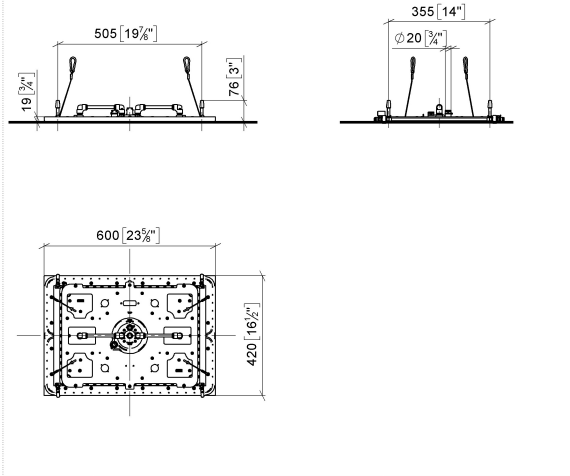

SERENITY SKY Rain panel for recessed ceiling installation - Brushed Champagne (22kt Gold)

41 770 979

- exposed trim parts
- Rain panel with 2 different spray modes
- PURIFY RAIN, 175 x 175 mm, max. flow rate 10 l/min (at 3 bar)
- FULL RAIN, 455 x 315 mm, max. flow rate 14 l/min (at 3 bar)
- Rain panel, 600 x 420 mm
- min. recess depth 150 mm
- weight 15kg
- feed pipe (hot/cold): 2x DN 20
- with anti-scale system
- Recommended control element: xTool
- Not suitable for use in a steam room.

Required miscellaneous

SERENITY SKY Concealed ceiling installation box - 35 770 970 90

- concealed rough parts
- 2x female thread 1/2" connections
- flush-mounted reflection box, 662 x 482 mm, RAL 9003, Signal White
- min. recess depth mm
- weight 15kg
- Recommended control element: xTool

SERENITY SKY Rain panel for recessed ceiling installation - Brushed Champagne (22kt Gold)

41 770 979

mm [inches]
1:10

Flow rate chart