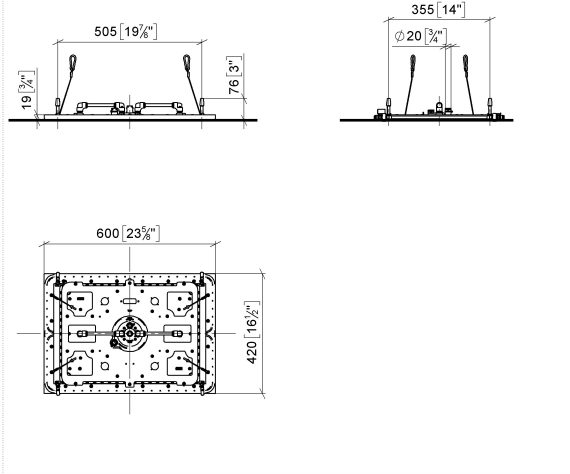

SERENITY SKY Rain panel for recessed ceiling installation - Champagne (22kt Gold)

41 770 979

- exposed trim parts
- Rain panel with 2 different spray modes
- PURIFY RAIN, 175 x 175 mm, max. flow rate 10 l/min (at 3 bar)
- FULL RAIN, 455 x 315 mm, max. flow rate 14 l/min (at 3 bar)
- Rain panel, 600 x 420 mm
- min. recess depth 150 mm
- weight 15kg
- feed pipe (hot/cold): 2x DN 20
- with anti-scale system
- Recommended control element: xTool
- Not suitable for use in a steam room.

Required miscellaneous

SERENITY SKY Concealed ceiling installation box - 35 770 970 90

- concealed rough parts
- 2x female thread 1/2" connections
- flush-mounted reflection box, 662 x 482 mm, RAL 9003, Signal White
- min. recess depth mm
- weight 15kg
- Recommended control element: xTool

SERENITY SKY Rain panel for recessed ceiling installation - Champagne (22kt Gold)

41 770 979

mm [inches]

1:10

Flow rate chart