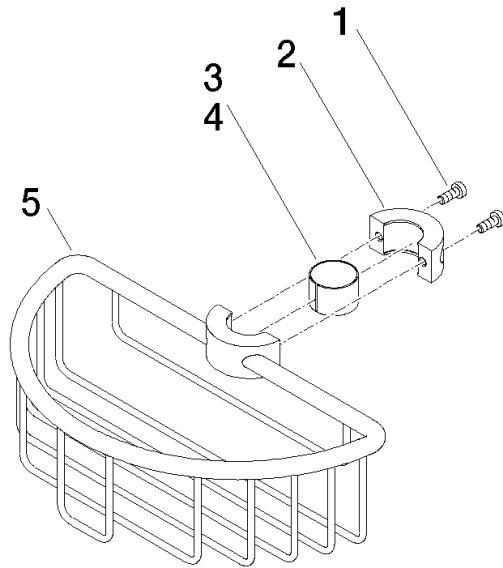

Shower basket for subsequent mounting on riser - Durabronz (23kt Gold)

IMO

82 290 970

- width 200mm
- height 62 mm
- 125mm projection

Fits: IMO, LULU, MADISON, MEM, TARA,  
CL.1, LISSÉ, VAIA, META, CYO

	Durabronz (23kt Gold)	82 290 970-09
	Chrome	82 290 970-00
	Brushed Platinum	82 290 970-06
	Platinum	82 290 970-08
	Dark Chrome	82 290 970-19
	Light Gold	82 290 970-26
	Brushed Light Gold	82 290 970-27
	Brushed Durabronz (23kt Gold)	82 290 970-28
	Matte Black	82 290 970-33
	Brushed Bronze	82 290 970-42
	Brushed Champagne (22kt Gold)	82 290 970-46
	Champagne (22kt Gold)	82 290 970-47
	Brushed Chrome	82 290 970-93
	Brushed Dark Platinum	82 290 970-99

82 290 970

mm [inches]

82 290 970

**Product version from 10/1/2023**

Parts for other  
finishes can be found  
here: [Chrome](#)

Shower basket for subsequent mounting on riser - Durabrass (23kt Gold)

IMO

82 290 970

**Spare parts list**

**Product version from 10/1/2023**

No.	Item Number	Name	Quantity used	Delivery time
	09 30 30 054 90	screw	8	2