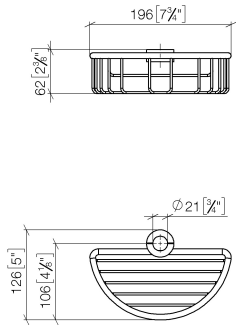

Shower basket for subsequent mounting on riser - Durabronz (23kt Gold)

IMO

82 290 970

- width 200mm
- height 62 mm
- 125mm projection

Fits: IMO, LULU, MADISON, MEM, TARA,  
CL.1, LISSÉ, VAIA, META, CYO

	Durabronz (23kt Gold)	82 290 970-09
	Chrome	82 290 970-00
	Brushed Platinum	82 290 970-06
	Platinum	82 290 970-08
	Dark Chrome	82 290 970-19
	Light Gold	82 290 970-26
	Brushed Light Gold	82 290 970-27
	Brushed Durabronz (23kt Gold)	82 290 970-28
	Matte Black	82 290 970-33
	Brushed Bronze	82 290 970-42
	Brushed Champagne (22kt Gold)	82 290 970-46
	Champagne (22kt Gold)	82 290 970-47
	Brushed Chrome	82 290 970-93
	Brushed Dark Platinum	82 290 970-99

82 290 970

mm [inches]

82 290 970

**Product version from 10/1/2023**

Parts for other  
finishes can be found  
here: [Chrome](#)

Shower basket for subsequent mounting on riser - Durabrass (23kt Gold)

IMO

82 290 970