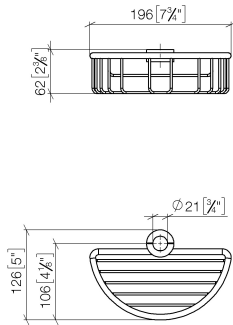

Shower basket for subsequent mounting on riser - Brushed Light Gold

IMO

82 290 970

- width 200mm
- height 62 mm
- 125mm projection

Fits: IMO, LULU, MADISON, MEM, TARA,
CL.1, LISSÉ, VAIA, META, CYO

	Brushed Light Gold	82 290 970-27
	Chrome	82 290 970-00
	Brushed Platinum	82 290 970-06
	Platinum	82 290 970-08
	Durabrand (23kt Gold)	82 290 970-09
	Dark Chrome	82 290 970-19
	Light Gold	82 290 970-26
	Brushed Durabrand (23kt Gold)	82 290 970-28
	Matte Black	82 290 970-33
	Brushed Bronze	82 290 970-42
	Brushed Champagne (22kt Gold)	82 290 970-46
	Champagne (22kt Gold)	82 290 970-47
	Brushed Chrome	82 290 970-93
	Brushed Dark Platinum	82 290 970-99

82 290 970

mm [inches]

82 290 970

Product version from 10/1/2023

Parts for other
finishes can be found
here: [Chrome](#)

Shower basket for subsequent mounting on riser - Brushed Light Gold

IMO

82 290 970

Spare parts list

Product version from 10/1/2023

No.	Item Number	Name	Quantity used	Delivery time
	09 30 30 054 90	screw	8	2