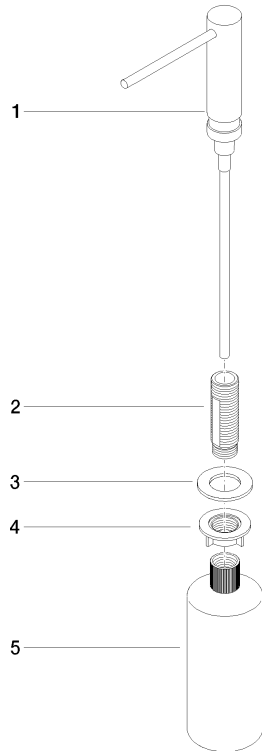

82 424 970

- 124mm projection
- 500 ml bottle
- can be filled from the top
- rotating pump head
- height 125 mm
- width 30mm
- hole diameter 25 mm

Fits ELIO, ENO, MEM, META SQUARE, SYNC and TARA ULTRA

Fits: ELIO, MEM, ENO, SYNC, TARA ULTRA, META SQUARE

	Chrome	82 424 970-00
	Brushed Platinum	82 424 970-06
	Platinum	82 424 970-08
	Durabross (23kt Gold)	82 424 970-09
	Dark Chrome	82 424 970-19
	Brushed Durabross (23kt Gold)	82 424 970-28
	Matte Black	82 424 970-33
	Brushed Champagne (22kt Gold)	82 424 970-46
	Champagne (22kt Gold)	82 424 970-47
	Brushed Chrome	82 424 970-93
	Brushed Dark Platinum	82 424 970-99

82 424 970

mm [inches]

82 424 970

Parts for other finishes can be found here: Brushed Platinum

Spare parts list

No.	Item Number	Name	Quantity used	Delivery time
1	90 10 10 539 00-00	dispenser	1	10
2	08 10 10 527 90	holder	1	2
3	09 14 05 014 90	seal	1	2
4	08 10 10 517 90	nut	1	2
5	90 10 10 603 00 90	container	1	2