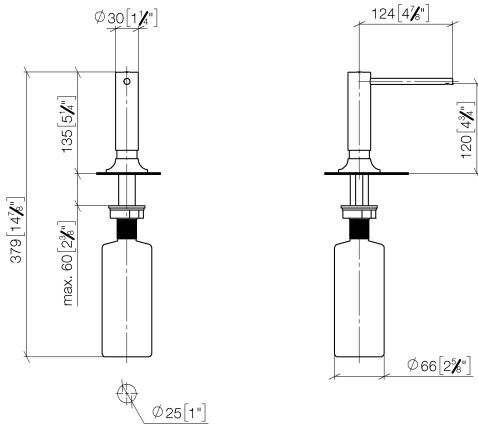

82 434 809

- 140mm projection
- 500 ml bottle
- can be filled from the top
- rotating pump head
- height 124 mm
- rosette Ø 55 mm
- hole diameter 25 mm

	Chrome	82 434 809-00
	Brushed Platinum	82 434 809-06
	Platinum	82 434 809-08
	Durabross (23kt Gold)	82 434 809-09
	Dark Chrome	82 434 809-19
	Brushed Durabross (23kt Gold)	82 434 809-28
	Matte Black	82 434 809-33
	Brushed Champagne (22kt Gold)	82 434 809-46
	Champagne (22kt Gold)	82 434 809-47
	Brushed Chrome	82 434 809-93
	Brushed Dark Platinum	82 434 809-99

82 434 809

mm [inches]

82 434 809

Parts for other finishes can be found here: Brushed Platinum

Spare parts list

No.	Item Number	Name	Quantity used	Delivery time
1	90 10 10 534 00-00	dispenser	1	10
2	90 27 87 042 00-00	rosette	1	10
3	09 14 10 112 90	seal	1	2
4	08 10 10 527 90	holder	1	2
5	05 23 10 001 00 90	fixing set	1	2
6	90 10 10 603 00 90	container	1	2