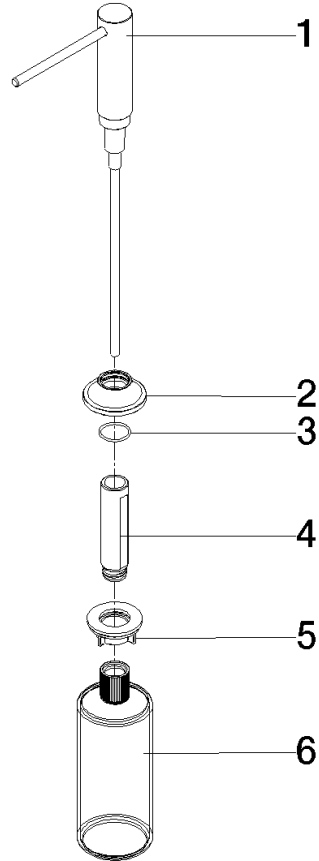

82 434 809

- 140mm projection
- 500 ml bottle
- can be filled from the top
- rotating pump head
- height 124 mm
- rosette Ø 55 mm
- hole diameter 25 mm

	Chrome	82 434 809-00
	Brushed Platinum	82 434 809-06
	Platinum	82 434 809-08
	Durabross (23kt Gold)	82 434 809-09
	Dark Chrome	82 434 809-19
	Brushed Durabross (23kt Gold)	82 434 809-28
	Matte Black	82 434 809-33
	Brushed Champagne (22kt Gold)	82 434 809-46
	Champagne (22kt Gold)	82 434 809-47
	Brushed Chrome	82 434 809-93
	Brushed Dark Platinum	82 434 809-99

82 434 809

mm [inches]

82 434 809

Parts for other finishes can be found here: Brushed Platinum

Spare parts list

No.	Item Number	Name	Quantity used	Delivery time
1	90 10 10 534 00-00	dispenser	1	10
2	90 27 87 042 00-00	rosette	1	10
3	09 14 10 112 90	seal	1	2
4	08 10 10 527 90	holder	1	2
5	05 23 10 001 00 90	fixing set	1	2
6	90 10 10 603 00 90	container	1	2