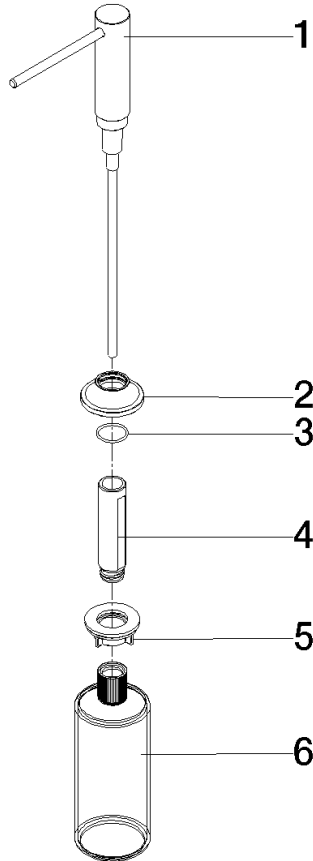

82 434 809

- 140mm projection
- 500 ml bottle
- can be filled from the top
- rotating pump head
- height 124 mm
- rosette Ø 55 mm
- hole diameter 25 mm

|  |                               |               |
|--|-------------------------------|---------------|
|    | Matte Black                   | 82 434 809-33 |
|    | Chrome                        | 82 434 809-00 |
|    | Brushed Platinum              | 82 434 809-06 |
|    | Platinum                      | 82 434 809-08 |
|    | Durabress (23kt Gold)         | 82 434 809-09 |
|    | Dark Chrome                   | 82 434 809-19 |
|    | Brushed Durabress (23kt Gold) | 82 434 809-28 |
|    | Brushed Champagne (22kt Gold) | 82 434 809-46 |
|    | Champagne (22kt Gold)         | 82 434 809-47 |
|   | Brushed Chrome                | 82 434 809-93 |
|  | Brushed Dark Platinum         | 82 434 809-99 |

82 434 809

mm [inches]

82 434 809

**Product version from 7/1/2023**

Parts for other finishes can be found here: [Chrome](#)

### Spare parts list

#### Product version from 7/1/2023

| No. | Item Number        | Name      | Quantity used | Delivery time |
|-----|--------------------|-----------|---------------|---------------|
|     | 90 10 10 534 00-33 | dispenser | 6             | 30            |