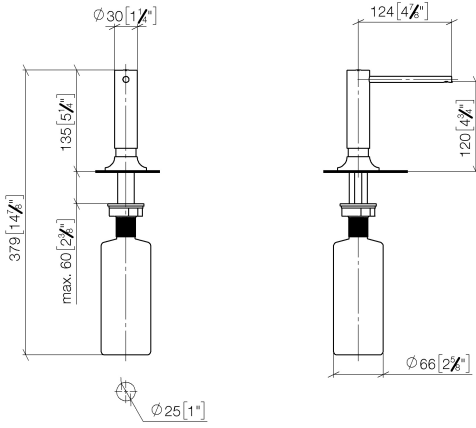

82 434 809

- 140mm projection
- 500 ml bottle
- can be filled from the top
- rotating pump head
- height 124 mm
- rosette Ø 55 mm
- hole diameter 25 mm

|  |                               |               |
|--|-------------------------------|---------------|
|    | Matte Black                   | 82 434 809-33 |
|    | Chrome                        | 82 434 809-00 |
|    | Brushed Platinum              | 82 434 809-06 |
|    | Platinum                      | 82 434 809-08 |
|    | Durabress (23kt Gold)         | 82 434 809-09 |
|    | Dark Chrome                   | 82 434 809-19 |
|    | Brushed Durabress (23kt Gold) | 82 434 809-28 |
|    | Brushed Champagne (22kt Gold) | 82 434 809-46 |
|    | Champagne (22kt Gold)         | 82 434 809-47 |
|   | Brushed Chrome                | 82 434 809-93 |
|  | Brushed Dark Platinum         | 82 434 809-99 |

82 434 809

mm [inches]

82 434 809

**Product version from 7/1/2023**

Parts for other finishes can be found here: [Chrome](#)