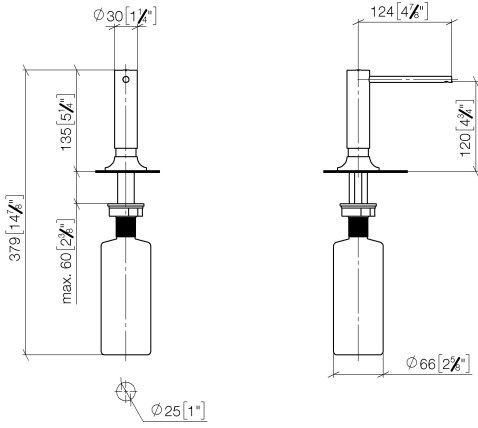

82 434 809

- 140mm projection
- 500 ml bottle
- can be filled from the top
- rotating pump head
- height 124 mm
- rosette Ø 55 mm
- hole diameter 25 mm

	Brushed Champagne (22kt Gold)	82 434 809-46
	Chrome	82 434 809-00
	Brushed Platinum	82 434 809-06
	Platinum	82 434 809-08
	Durabrand (23kt Gold)	82 434 809-09
	Dark Chrome	82 434 809-19
	Brushed Durabrand (23kt Gold)	82 434 809-28
	Matte Black	82 434 809-33
	Champagne (22kt Gold)	82 434 809-47
	Brushed Chrome	82 434 809-93
	Brushed Dark Platinum	82 434 809-99

82 434 809

mm [inches]

82 434 809

**Product version from 7/1/2023**

Parts for other finishes can be found here: Chrome

VAIA Dispenser with rosette - Brushed Champagne (22kt Gold)

VAIA

82 434 809

**Spare parts list**

**Product version from 7/1/2023**

No.	Item Number	Name	Quantity used	Delivery time
	90 10 10 534 00-46	dispenser	6	30