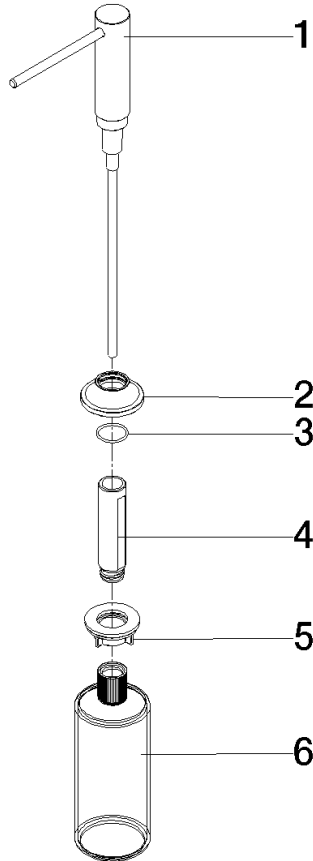

82 434 809

- 140mm projection
- 500 ml bottle
- can be filled from the top
- rotating pump head
- height 124 mm
- rosette Ø 55 mm
- hole diameter 25 mm

	Brushed Champagne (22kt Gold)	82 434 809-46
	Chrome	82 434 809-00
	Brushed Platinum	82 434 809-06
	Platinum	82 434 809-08
	Durabrand (23kt Gold)	82 434 809-09
	Dark Chrome	82 434 809-19
	Brushed Durabrand (23kt Gold)	82 434 809-28
	Matte Black	82 434 809-33
	Champagne (22kt Gold)	82 434 809-47
	Brushed Chrome	82 434 809-93
	Brushed Dark Platinum	82 434 809-99

82 434 809

mm [inches]

82 434 809

**Product version from 7/1/2023**

Parts for other finishes can be found here: Chrome

VAIA Dispenser with rosette - Brushed Champagne (22kt Gold)

VAIA

82 434 809

**Spare parts list**

**Product version from 7/1/2023**

No.	Item Number	Name	Quantity used	Delivery time
	90 10 10 534 00-46	dispenser	6	30