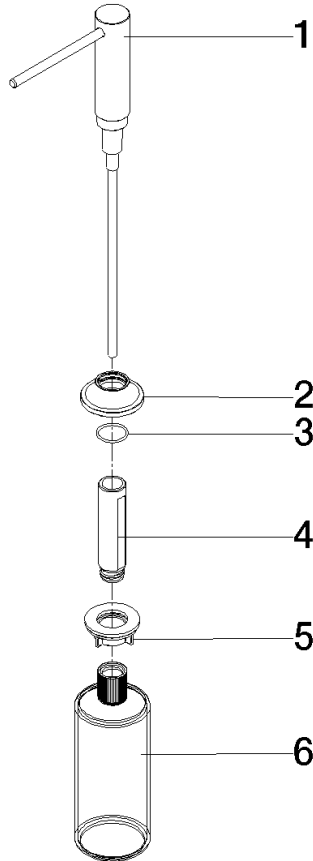

82 434 809

- 140mm projection
- 500 ml bottle
- can be filled from the top
- rotating pump head
- height 124 mm
- rosette Ø 55 mm
- hole diameter 25 mm

	Brushed Chrome	82 434 809-93
	Chrome	82 434 809-00
	Brushed Platinum	82 434 809-06
	Platinum	82 434 809-08
	Durabress (23kt Gold)	82 434 809-09
	Dark Chrome	82 434 809-19
	Brushed Durabress (23kt Gold)	82 434 809-28
	Matte Black	82 434 809-33
	Brushed Champagne (22kt Gold)	82 434 809-46
	Champagne (22kt Gold)	82 434 809-47
	Brushed Dark Platinum	82 434 809-99

82 434 809

mm [inches]

82 434 809

Product version from 7/1/2023

Parts for other finishes can be found here: Chrome

VAIA Dispenser with rosette - Brushed Chrome

VAIA

82 434 809

Spare parts list

Product version from 7/1/2023

No.	Item Number	Name	Quantity used	Delivery time
	90 10 10 534 00-93	dispenser	6	20