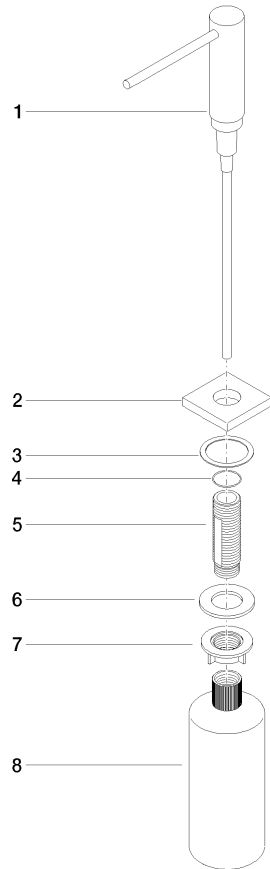

Dispenser with rosette - Chrome

LOT

82 439 970

- 124mm projection
- 500 ml bottle
- can be filled from the top
- rotating pump head
- height 124 mm
- hole diameter 25 mm
- individual rosette 55 x 55 mm

Fits LOT

| | | |
|--|-------------------------------|---------------|
|  | Chrome | 82 439 970-00 |
|  | Brushed Platinum | 82 439 970-06 |
|  | Platinum | 82 439 970-08 |
|  | Durabross (23kt Gold) | 82 439 970-09 |
|  | Dark Chrome | 82 439 970-19 |
|  | Brushed Durabross (23kt Gold) | 82 439 970-28 |
|  | Brushed Champagne (22kt Gold) | 82 439 970-46 |
|  | Champagne (22kt Gold) | 82 439 970-47 |
|  | Brushed Chrome | 82 439 970-93 |
|  | Brushed Dark Platinum | 82 439 970-99 |

Dispenser with rosette - Chrome

LOT

82 439 970

mm [inches]

82 439 970

Parts for other finishes can be found here: [Brushed](#) [Platinum](#)

Spare parts list

| No. | Item Number | Name | Quantity used | Delivery time |
|-----|--------------------|-----------|---------------|---------------|
| 1 | 90 10 10 538 00-00 | dispenser | 1 | 10 |
| 2 | 08 27 97 505-00 | rosette | 1 | 10 |
| 3 | 08 10 10 624 90 | disc | 1 | 2 |
| 4 | 09 14 10 151 90 | seal | 1 | 2 |
| 5 | 08 10 10 527 90 | holder | 1 | 2 |
| 6 | 09 14 05 014 90 | seal | 1 | 2 |
| 7 | 08 10 10 517 90 | nut | 1 | 2 |
| 8 | 90 10 10 603 00 90 | container | 1 | 2 |