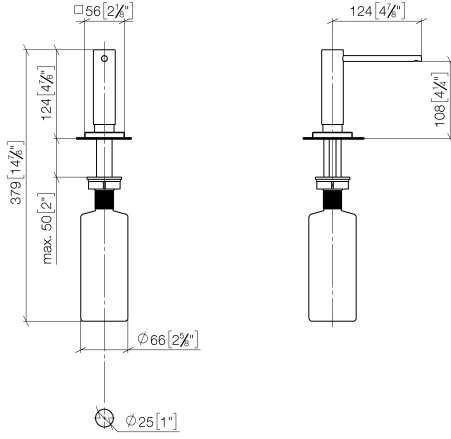

## Dispenser with rosette - Dark Chrome

---

82 439 970

- 124mm projection
- 500 ml bottle
- can be filled from the top
- rotating pump head
- height 124 mm
- hole diameter 25 mm
- individual rosette 55 x 55 mm

Fits LOT

---

|   |                                     |               |
|---|-------------------------------------|---------------|
|  | Dark Chrome                         | 82 439 970-19 |
|  | Brushed<br>Champagne (22kt<br>Gold) | 82 439 970-46 |

## Dispenser with rosette - Dark Chrome

82 439 970

mm [inches]