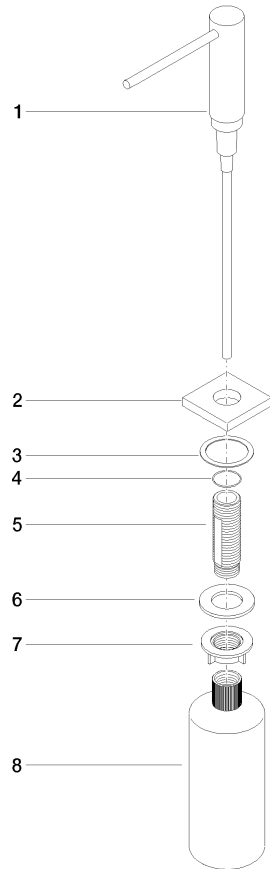

Dispenser with rosette - Brushed Champagne (22kt Gold)

82 439 970 Product version from 4/1/2025

- 124mm projection
- 500 ml bottle
- can be filled from the top
- rotating pump head
- height 124 mm
- hole diameter 25 mm
- individual rosette 55 x 55 mm

Fits LOT

Dispenser with rosette - Brushed Champagne (22kt Gold)

82 439 970 Product version from 4/1/2025

mm [inches]

Dispenser with rosette - Brushed Champagne (22kt Gold)

82 439 970 Product version from 4/1/2025

Spare parts list

No.	Item Number	Name	Quantity used	Delivery time
1	90 10 10 538 00-46	dispenser	1	50
2	08 27 97 505-46	rosette	1	30
3	08 10 10 624 90	disc	1	2
4	09 14 10 151 90	seal	1	2
5	08 10 10 527 90	holder	1	2
6	09 14 05 014 90	seal	1	2
7	08 10 10 517 90	nut	1	2
8	90 10 10 603 00 90	container	1	2