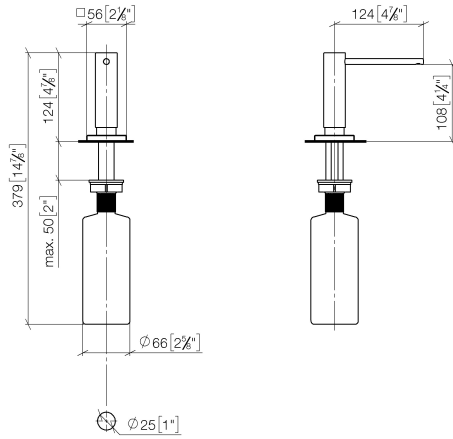

Dispenser with rosette - Brushed Champagne (22kt Gold)

82 439 970 Product version from 4/1/2025

- 124mm projection
- 500 ml bottle
- can be filled from the top
- rotating pump head
- height 124 mm
- hole diameter 25 mm
- individual rosette 55 x 55 mm

Fits LOT

Dispenser with rosette - Brushed Champagne (22kt Gold)

82 439 970 Product version from 4/1/2025

mm [inches]

Dispenser with rosette - Brushed Champagne (22kt Gold)

82 439 970 Product version from 4/1/2025

Spare parts list

No.	Item Number	Name	Quantity used	Delivery time
1	90 10 10 538 00-46	dispenser	1	50
2	08 27 97 505-46	rosette	1	30
3	08 10 10 624 90	disc	1	2
4	09 14 10 151 90	seal	1	2
5	08 10 10 527 90	holder	1	2
6	09 14 05 014 90	seal	1	2
7	08 10 10 517 90	nut	1	2
8	90 10 10 603 00 90	container	1	2