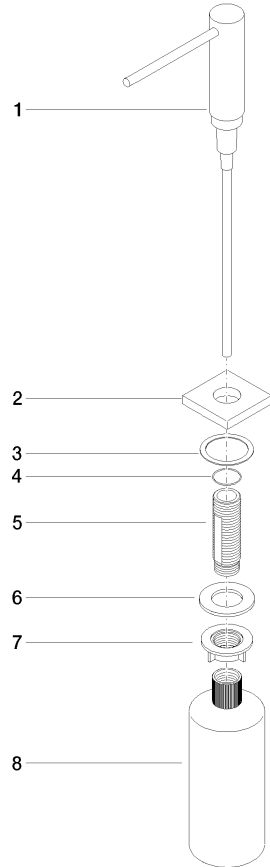

## Dispenser with rosette - Brushed Dark Platinum

---

82 439 970 Product version from 4/1/2025

- 124mm projection
- 500 ml bottle
- can be filled from the top
- rotating pump head
- height 124 mm
- hole diameter 25 mm
- individual rosette 55 x 55 mm

Fits LOT

	Brushed Dark Platinum	82 439 970-99
	Brushed Champagne (22kt Gold)	82 439 970-46

## Dispenser with rosette - Brushed Dark Platinum

82 439 970 Product version from 4/1/2025

mm [inches]

### Spare parts list

No.	Item Number	Name	Quantity used	Delivery time
1	90 10 10 538 00-99	dispenser	1	50
2	08 27 97 505-99	rosette	1	20
3	08 10 10 624 90	disc	1	2
4	09 14 10 151 90	seal	1	2
5	08 10 10 527 90	holder	1	2
6	09 14 05 014 90	seal	1	2
7	08 10 10 517 90	nut	1	2
8	90 10 10 603 00 90	container	1	2