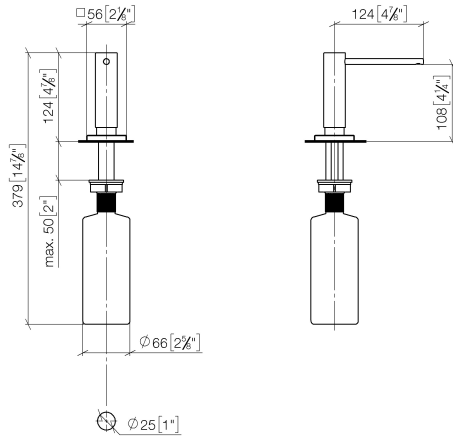

## Dispenser with rosette - Brushed Dark Platinum

---

82 439 970 Product version from 4/1/2025

- 124mm projection
- 500 ml bottle
- can be filled from the top
- rotating pump head
- height 124 mm
- hole diameter 25 mm
- individual rosette 55 x 55 mm

Fits LOT

	Brushed Dark Platinum	82 439 970-99
	Brushed Champagne (22kt Gold)	82 439 970-46

## Dispenser with rosette - Brushed Dark Platinum

82 439 970 Product version from 4/1/2025

mm [inches]

### Spare parts list

No.	Item Number	Name	Quantity used	Delivery time
1	90 10 10 538 00-99	dispenser	1	50
2	08 27 97 505-99	rosette	1	20
3	08 10 10 624 90	disc	1	2
4	09 14 10 151 90	seal	1	2
5	08 10 10 527 90	holder	1	2
6	09 14 05 014 90	seal	1	2
7	08 10 10 517 90	nut	1	2
8	90 10 10 603 00 90	container	1	2