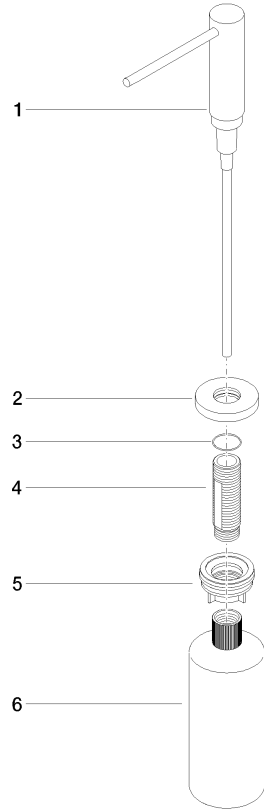

Dispenser with rosette - Chrome

ELIO

82 444 970

- 124mm projection
- 500 ml bottle
- can be filled from the top
- rotating pump head
- height 124 mm
- rosette Ø 55 mm
- hole diameter 25 mm

Fits ELIO, ENO, MEM, META SQUARE, SYNC, TARA and TARA ULTRA

Fits: ELIO, MEM, TARA, TARA ULTRA, META SQUARE

	Chrome	82 444 970-00
	Brushed Platinum	82 444 970-06
	Platinum	82 444 970-08
	Durabress (23kt Gold)	82 444 970-09
	Dark Chrome	82 444 970-19
	Brushed Durabress (23kt Gold)	82 444 970-28
	Matte Black	82 444 970-33
	Brushed Champagne (22kt Gold)	82 444 970-46
	Champagne (22kt Gold)	82 444 970-47
	Brushed Chrome	82 444 970-93
	Brushed Dark Platinum	82 444 970-99

82 444 970

mm [inches]

82 444 970

Parts for other finishes can be found here: [Brushed Platinum](#)

Spare parts list

No.	Item Number	Name	Quantity used	Delivery time
1	90 10 10 538 00-00	dispenser	1	10
2	90 27 97 506 00-00	rosette	1	10
3	09 14 10 151 90	seal	1	2
4	08 10 10 527 90	holder	1	2
5	05 23 10 001 00 90	fixing set	1	2
6	90 10 10 603 00 90	container	1	2