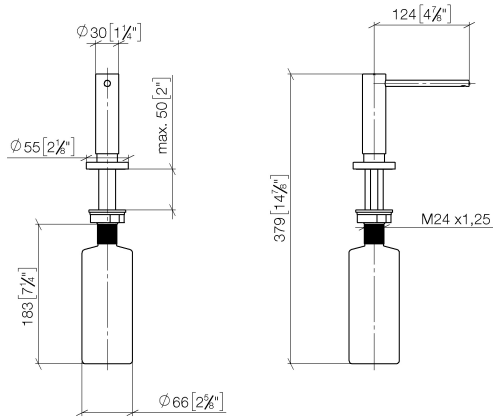

Dispenser with rosette - Chrome

ELIO

82 444 970

- 124mm projection
- 500 ml bottle
- can be filled from the top
- rotating pump head
- height 124 mm
- rosette Ø 55 mm
- hole diameter 25 mm

Fits ELIO, ENO, MEM, META SQUARE, SYNC, TARA and TARA ULTRA

Fits: ELIO, MEM, TARA, TARA ULTRA, META SQUARE

	Chrome	82 444 970-00
	Brushed Platinum	82 444 970-06
	Platinum	82 444 970-08
	Durabress (23kt Gold)	82 444 970-09
	Dark Chrome	82 444 970-19
	Brushed Durabress (23kt Gold)	82 444 970-28
	Matte Black	82 444 970-33
	Brushed Champagne (22kt Gold)	82 444 970-46
	Champagne (22kt Gold)	82 444 970-47
	Brushed Chrome	82 444 970-93
	Brushed Dark Platinum	82 444 970-99

82 444 970

mm [inches]

82 444 970

Parts for other finishes can be found here: [Brushed Platinum](#)

Spare parts list

No.	Item Number	Name	Quantity used	Delivery time
1	90 10 10 538 00-00	dispenser	1	10
2	90 27 97 506 00-00	rosette	1	10
3	09 14 10 151 90	seal	1	2
4	08 10 10 527 90	holder	1	2
5	05 23 10 001 00 90	fixing set	1	2
6	90 10 10 603 00 90	container	1	2