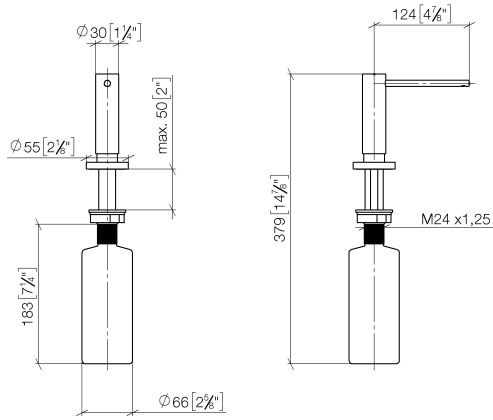

Dispenser with rosette - Platinum

82 444 970 Product version from 10/1/2024

- 124mm projection
- 500 ml bottle
- can be filled from the top
- rotating pump head
- height 124 mm
- rosette Ø 55 mm
- hole diameter 25 mm

Fits ELIO, ENO, MEM, META SQUARE, SYNC, TARA
and TARA ULTRA

Dispenser with rosette - Platinum

82 444 970 Product version from 10/1/2024

mm [inches]

Dispenser with rosette - Platinum

82 444 970 Product version from 10/1/2024

Spare parts list

No.	Item Number	Name	Quantity used	Delivery time
1	90 10 10 538 00-08	dispenser	1	60
2	90 27 97 506 00-08	rosette	1	40
3	09 14 10 151 90	seal	1	2
4	08 10 10 527 90	holder	1	2
5	05 23 10 001 00 90	fixing set	1	2
6	90 10 10 603 00 90	container	1	2