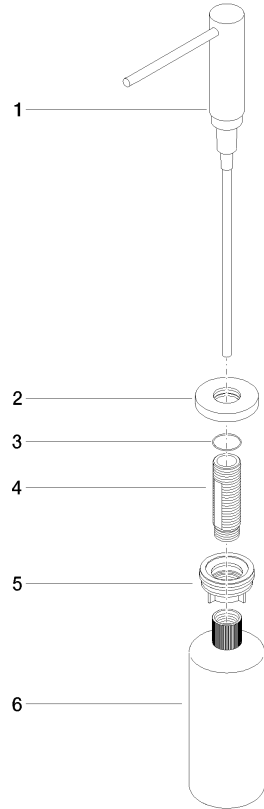

Dispenser with rosette - Platinum

82 444 970 Product version from 10/1/2024

- 124mm projection
- 500 ml bottle
- can be filled from the top
- rotating pump head
- height 124 mm
- rosette Ø 55 mm
- hole diameter 25 mm

Fits ELIO, ENO, MEM, META SQUARE, SYNC, TARA
and TARA ULTRA

Dispenser with rosette - Platinum

82 444 970 Product version from 10/1/2024

mm [inches]

Dispenser with rosette - Platinum

82 444 970 Product version from 10/1/2024

Spare parts list

No.	Item Number	Name	Quantity used	Delivery time
1	90 10 10 538 00-08	dispenser	1	60
2	90 27 97 506 00-08	rosette	1	40
3	09 14 10 151 90	seal	1	2
4	08 10 10 527 90	holder	1	2
5	05 23 10 001 00 90	fixing set	1	2
6	90 10 10 603 00 90	container	1	2