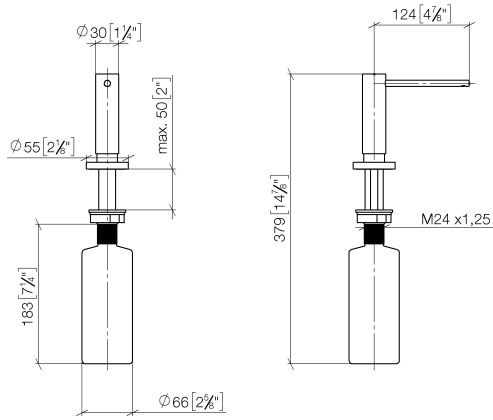

Dispenser with rosette - Durabron (23kt Gold)

82 444 970 Product version from 10/1/2024

- 124mm projection
- 500 ml bottle
- can be filled from the top
- rotating pump head
- height 124 mm
- rosette Ø 55 mm
- hole diameter 25 mm

Fits ELIO, ENO, MEM, META SQUARE, SYNC, TARA
and TARA ULTRA

Dispenser with rosette - Durabronz (23kt Gold)

82 444 970 Product version from 10/1/2024

mm [inches]

Dispenser with rosette - Durabronz (23kt Gold)

82 444 970 Product version from 10/1/2024

Spare parts list

No.	Item Number	Name	Quantity used	Delivery time
1	90 10 10 538 00-09	dispenser	1	60
2	90 27 97 506 00-09	rosette	1	40
3	09 14 10 151 90	seal	1	2
4	08 10 10 527 90	holder	1	2
5	05 23 10 001 00 90	fixing set	1	2
6	90 10 10 603 00 90	container	1	2