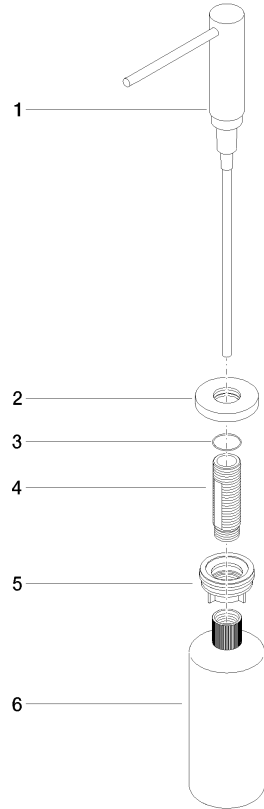

Dispenser with rosette - Durabron (23kt Gold)

82 444 970 Product version from 10/1/2024

- 124mm projection
- 500 ml bottle
- can be filled from the top
- rotating pump head
- height 124 mm
- rosette Ø 55 mm
- hole diameter 25 mm

Fits ELIO, ENO, MEM, META SQUARE, SYNC, TARA
and TARA ULTRA

Dispenser with rosette - Durabronz (23kt Gold)

82 444 970 Product version from 10/1/2024

mm [inches]

Dispenser with rosette - Durabronz (23kt Gold)

82 444 970 Product version from 10/1/2024

Spare parts list

No.	Item Number	Name	Quantity used	Delivery time
1	90 10 10 538 00-09	dispenser	1	60
2	90 27 97 506 00-09	rosette	1	40
3	09 14 10 151 90	seal	1	2
4	08 10 10 527 90	holder	1	2
5	05 23 10 001 00 90	fixing set	1	2
6	90 10 10 603 00 90	container	1	2