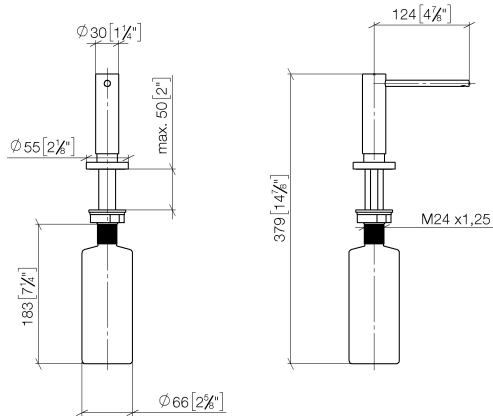

Dispenser with rosette - Matte Black

82 444 970 Product version from 10/1/2024

- 124mm projection
- 500 ml bottle
- can be filled from the top
- rotating pump head
- height 124 mm
- rosette Ø 55 mm
- hole diameter 25 mm

Fits ELIO, ENO, MEM, META SQUARE, SYNC, TARA
and TARA ULTRA

Dispenser with rosette - Matte Black

82 444 970 Product version from 10/1/2024

mm [inches]

Dispenser with rosette - Matte Black

82 444 970 Product version from 10/1/2024

Spare parts list

No.	Item Number	Name	Quantity used	Delivery time
1	90 10 10 538 00-33	dispenser	1	50
2	90 27 97 506 00-33	rosette	1	30
3	09 14 10 151 90	seal	1	2
4	08 10 10 527 90	holder	1	2
5	05 23 10 001 00 90	fixing set	1	2
6	90 10 10 603 00 90	container	1	2