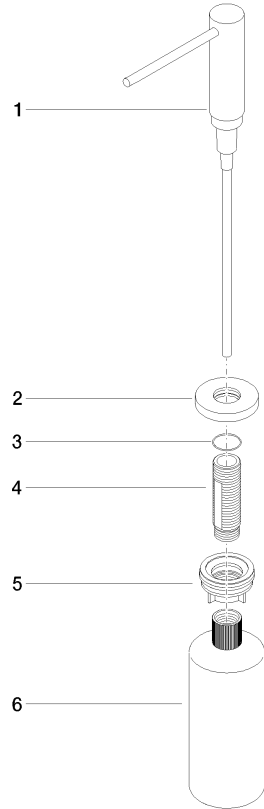

Dispenser with rosette - Matte Black

82 444 970 Product version from 10/1/2024

- 124mm projection
- 500 ml bottle
- can be filled from the top
- rotating pump head
- height 124 mm
- rosette Ø 55 mm
- hole diameter 25 mm

Fits ELIO, ENO, MEM, META SQUARE, SYNC, TARA
and TARA ULTRA

Dispenser with rosette - Matte Black

82 444 970 Product version from 10/1/2024

mm [inches]

Dispenser with rosette - Matte Black

82 444 970 Product version from 10/1/2024

Spare parts list

No.	Item Number	Name	Quantity used	Delivery time
1	90 10 10 538 00-33	dispenser	1	50
2	90 27 97 506 00-33	rosette	1	30
3	09 14 10 151 90	seal	1	2
4	08 10 10 527 90	holder	1	2
5	05 23 10 001 00 90	fixing set	1	2
6	90 10 10 603 00 90	container	1	2