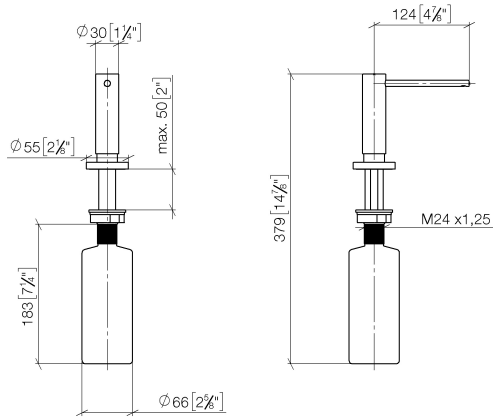

## Dispenser with rosette - Brushed Bronze

---

82 444 970 Product version from 10/1/2024

- 124mm projection
- 500 ml bottle
- can be filled from the top
- rotating pump head
- height 124 mm
- rosette Ø 55 mm
- hole diameter 25 mm

Fits ELIO, ENO, MEM, META SQUARE, SYNC, TARA and TARA ULTRA

|                                                                                   |                       |               |
|-----------------------------------------------------------------------------------|-----------------------|---------------|
|  | Brushed Bronze        | 82 444 970-42 |
|  | Brushed Platinum      | 82 444 970-06 |
|  | Matte Black           | 82 444 970-33 |
|  | Brushed Dark Platinum | 82 444 970-99 |

## Dispenser with rosette - Brushed Bronze

82 444 970 Product version from 10/1/2024

mm [inches]

### Spare parts list

| No. | Item Number        | Name       | Quantity used | Delivery time |
|-----|--------------------|------------|---------------|---------------|
| 1   | 90 10 10 538 00-42 | dispenser  | 1             | 50            |
| 2   | 90 27 97 506 00-42 | rosette    | 1             | 30            |
| 3   | 09 14 10 151 90    | seal       | 1             | 2             |
| 4   | 08 10 10 527 90    | holder     | 1             | 2             |
| 5   | 05 23 10 001 00 90 | fixing set | 1             | 2             |
| 6   | 90 10 10 603 00 90 | container  | 1             | 2             |