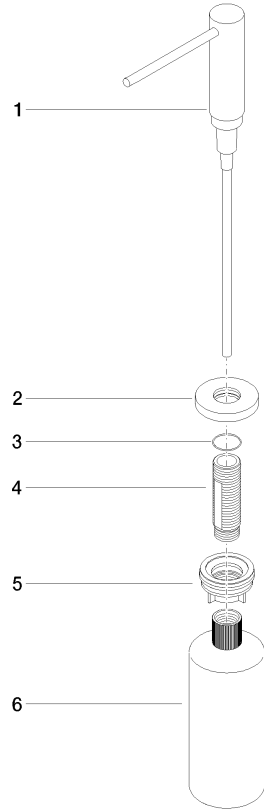

## Dispenser with rosette - Brushed Bronze

---

82 444 970 Product version from 10/1/2024

- 124mm projection
- 500 ml bottle
- can be filled from the top
- rotating pump head
- height 124 mm
- rosette Ø 55 mm
- hole diameter 25 mm

## Dispenser with rosette - Brushed Bronze

82 444 970 Product version from 10/1/2024

mm [inches]

## Dispenser with rosette - Brushed Bronze

82 444 970 Product version from 10/1/2024

Parts for other finishes can be found here: [Brushed Platinum](#)

### Spare parts list

| No. | Item Number        | Name       | Quantity used | Delivery time |
|-----|--------------------|------------|---------------|---------------|
| 1   | 90 10 10 538 00-42 | dispenser  | 1             | 50            |
| 2   | 90 27 97 506 00-42 | rosette    | 1             | 30            |
| 3   | 09 14 10 151 90    | seal       | 1             | 2             |
| 4   | 08 10 10 527 90    | holder     | 1             | 2             |
| 5   | 05 23 10 001 00 90 | fixing set | 1             | 2             |
| 6   | 90 10 10 603 00 90 | container  | 1             | 2             |