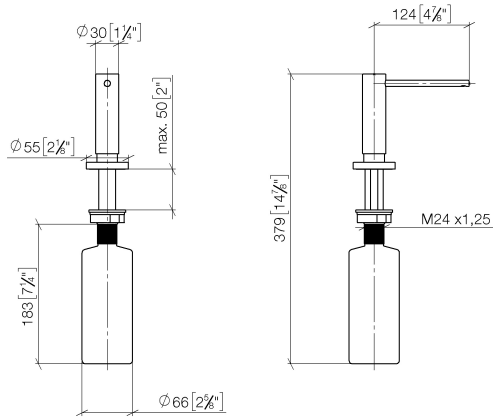

Dispenser with rosette - Champagne (22kt Gold)

82 444 970 Product version from 10/1/2024

- 124mm projection
- 500 ml bottle
- can be filled from the top
- rotating pump head
- height 124 mm
- rosette Ø 55 mm
- hole diameter 25 mm

Fits ELIO, ENO, MEM, META SQUARE, SYNC, TARA
and TARA ULTRA

Dispenser with rosette - Champagne (22kt Gold)

82 444 970 Product version from 10/1/2024

mm [inches]

Dispenser with rosette - Champagne (22kt Gold)

82 444 970 Product version from 10/1/2024

Spare parts list

No.	Item Number	Name	Quantity used	Delivery time
1	90 10 10 538 00-47	dispenser	1	50
2	90 27 97 506 00-47	rosette	1	30
3	09 14 10 151 90	seal	1	2
4	08 10 10 527 90	holder	1	2
5	05 23 10 001 00 90	fixing set	1	2
6	90 10 10 603 00 90	container	1	2