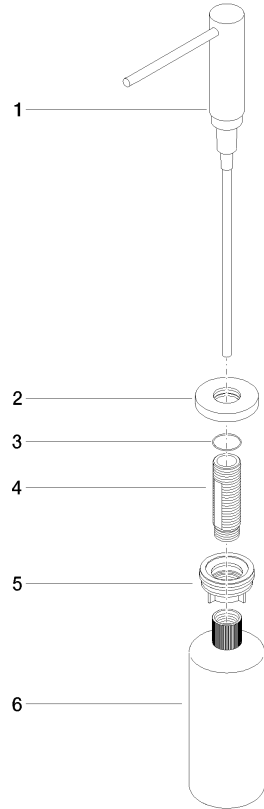

Dispenser with rosette - Champagne (22kt Gold)

82 444 970 Product version from 10/1/2024

- 124mm projection
- 500 ml bottle
- can be filled from the top
- rotating pump head
- height 124 mm
- rosette Ø 55 mm
- hole diameter 25 mm

Fits ELIO, ENO, MEM, META SQUARE, SYNC, TARA
and TARA ULTRA

Dispenser with rosette - Champagne (22kt Gold)

82 444 970 Product version from 10/1/2024

mm [inches]

Dispenser with rosette - Champagne (22kt Gold)

82 444 970 Product version from 10/1/2024

Spare parts list

No.	Item Number	Name	Quantity used	Delivery time
1	90 10 10 538 00-47	dispenser	1	50
2	90 27 97 506 00-47	rosette	1	30
3	09 14 10 151 90	seal	1	2
4	08 10 10 527 90	holder	1	2
5	05 23 10 001 00 90	fixing set	1	2
6	90 10 10 603 00 90	container	1	2