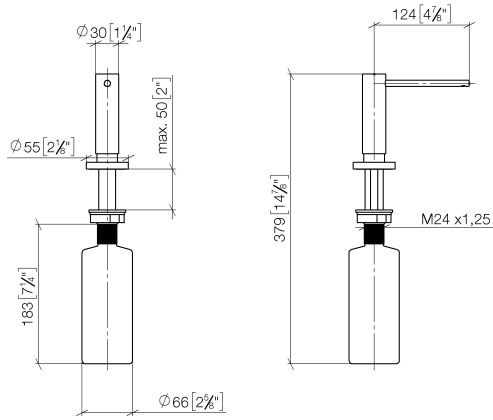

Dispenser with rosette - Brushed Chrome

82 444 970 Product version from 10/1/2024

- 124mm projection
- 500 ml bottle
- can be filled from the top
- rotating pump head
- height 124 mm
- rosette Ø 55 mm
- hole diameter 25 mm

Fits ELIO, ENO, MEM, META SQUARE, SYNC, TARA
and TARA ULTRA

Dispenser with rosette - Brushed Chrome

82 444 970 Product version from 10/1/2024

mm [inches]

Dispenser with rosette - Brushed Chrome

82 444 970 Product version from 10/1/2024

Spare parts list

| No. | Item Number | Name | Quantity used | Delivery time |
|-----|--------------------|------------|---------------|---------------|
| 1 | 90 10 10 538 00-93 | dispenser | 1 | 40 |
| 2 | 90 27 97 506 00-93 | rosette | 1 | 20 |
| 3 | 09 14 10 151 90 | seal | 1 | 2 |
| 4 | 08 10 10 527 90 | holder | 1 | 2 |
| 5 | 05 23 10 001 00 90 | fixing set | 1 | 2 |
| 6 | 90 10 10 603 00 90 | container | 1 | 2 |