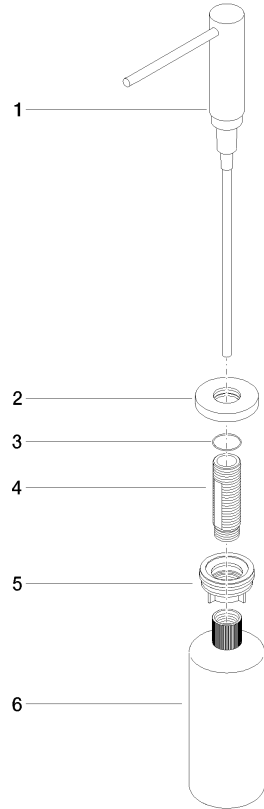

Dispenser with rosette - Brushed Chrome

82 444 970 Product version from 10/1/2024

- 124mm projection
- 500 ml bottle
- can be filled from the top
- rotating pump head
- height 124 mm
- rosette Ø 55 mm
- hole diameter 25 mm

Fits ELIO, ENO, MEM, META SQUARE, SYNC, TARA
and TARA ULTRA

Dispenser with rosette - Brushed Chrome

82 444 970 Product version from 10/1/2024

mm [inches]

Dispenser with rosette - Brushed Chrome

82 444 970 Product version from 10/1/2024

Spare parts list

| No. | Item Number | Name | Quantity used | Delivery time |
|-----|--------------------|------------|---------------|---------------|
| 1 | 90 10 10 538 00-93 | dispenser | 1 | 40 |
| 2 | 90 27 97 506 00-93 | rosette | 1 | 20 |
| 3 | 09 14 10 151 90 | seal | 1 | 2 |
| 4 | 08 10 10 527 90 | holder | 1 | 2 |
| 5 | 05 23 10 001 00 90 | fixing set | 1 | 2 |
| 6 | 90 10 10 603 00 90 | container | 1 | 2 |