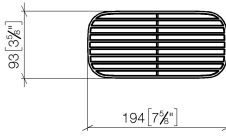

Grid element - Light Grey

82 481 970

- high-quality plastic grid elements
- plastic grid elements

NOTE: Grid elements must be ordered separately.

	Light Grey	82 481 970-52
	Matte Black	82 481 970-33
	Creamy White	82 481 970-51
	Taupe	82 481 970-53

Grid element - Light Grey

82 481 970

mm [inches]

Grid element - Light Grey

82 481 970

Grid element - Light Grey

82 481 970

Spare parts list