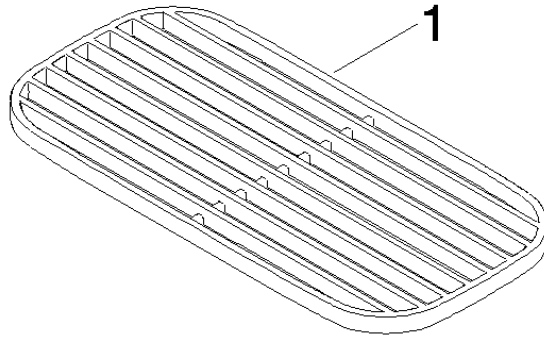

Grid element - Light Grey

82 481 970

- high-quality plastic grid elements
- plastic grid elements

NOTE: Grid elements must be ordered separately.

	Light Grey	82 481 970-52
	Matte Black	82 481 970-33
	Creamy White	82 481 970-51
	Taupe	82 481 970-53

Grid element - Light Grey

82 481 970

mm [inches]

Grid element - Light Grey

82 481 970

Grid element - Light Grey

82 481 970

Spare parts list