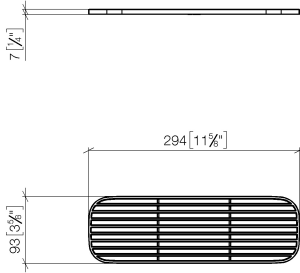

Grid element - Matte Black

82 482 970

- high-quality plastic grid elements
- plastic grid elements

NOTE: Grid elements must be ordered separately.

	Matte Black	82 482 970-33
	Creamy White	82 482 970-51
	Light Grey	82 482 970-52
	Taupe	82 482 970-53

Grid element - Matte Black

82 482 970

mm [inches]

Grid element - Matte Black

82 482 970

Grid element - Matte Black

82 482 970

Spare parts list