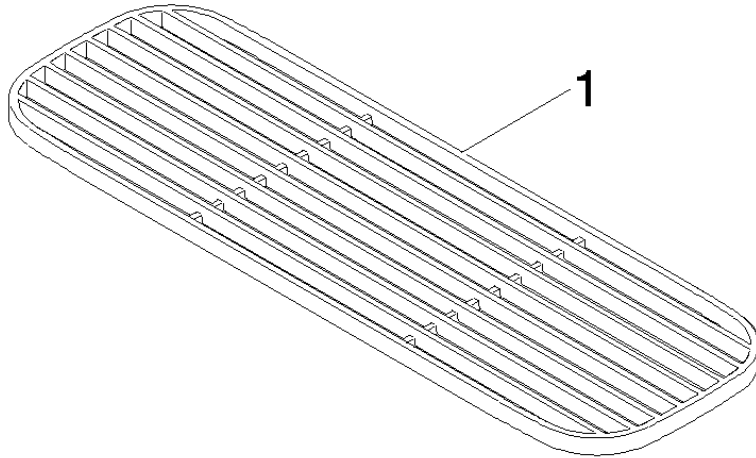

Grid element - Matte Black

82 482 970

- high-quality plastic grid elements
- plastic grid elements

NOTE: Grid elements must be ordered separately.

	Matte Black	82 482 970-33
	Creamy White	82 482 970-51
	Light Grey	82 482 970-52
	Taupe	82 482 970-53

Grid element - Matte Black

82 482 970

mm [inches]

Grid element - Matte Black

82 482 970

Grid element - Matte Black

82 482 970

Spare parts list