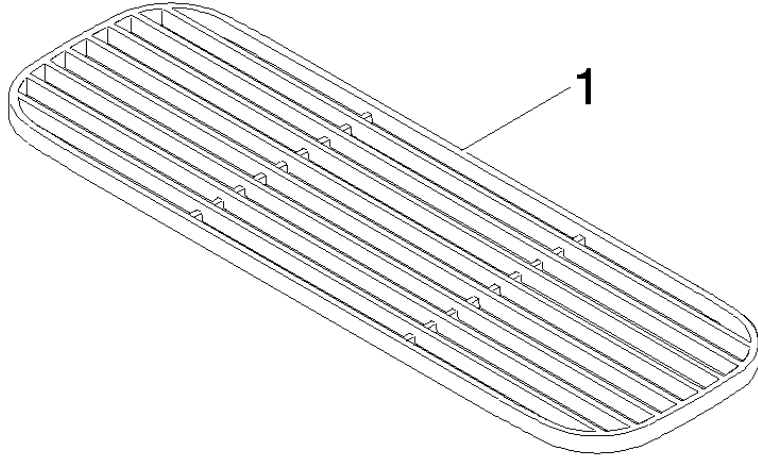

## Grid element - Creamy White

---

82 482 970

- high-quality plastic grid elements
- plastic grid elements

NOTE: Grid elements must be ordered separately.

	Creamy White	82 482 970-51
	Matte Black	82 482 970-33
	Light Grey	82 482 970-52
	Taupe	82 482 970-53

## Grid element - Creamy White

---

82 482 970

mm [inches]

# Grid element - Creamy White

---

82 482 970