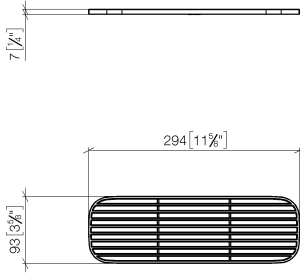

## Grid element - Creamy White

---

82 482 970

- high-quality plastic grid elements
- plastic grid elements

NOTE: Grid elements must be ordered separately.

	Creamy White	82 482 970-51
	Matte Black	82 482 970-33
	Light Grey	82 482 970-52
	Taupe	82 482 970-53

## Grid element - Creamy White

---

82 482 970

mm [inches]

# Grid element - Creamy White

---

82 482 970